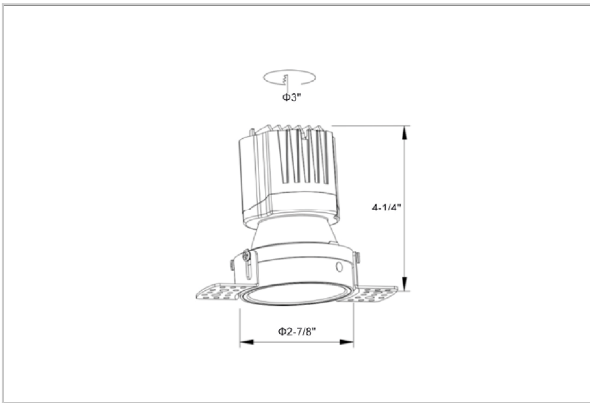

## Product Code : IK-ROLIVIODL-8W-27K-BL-90C-15D

Voltage	100 - 277 V AC, 50-60 Hz
Lumen Output	644.85lm
Power	8W
Efficacy	140lm/w
CCT	2700K
CRI	>90
Beam Angle	15°
Light Distribution	Spot
LED Type	COB
LED Light Source	Osram SOLERIQ S 19
Start Time	Instant
Driver	Stand Alone (included)
Operating Position	Non - Swiveling Type
Dimming	On-Off / Triac / 0-10 V
Construction	Round
Mounting Type	Recessed
Heads	Single Head
Body Material	Aluminium Die cast
Finish	Black
Height	4"
Diameter	6-1/2"
Cut Out	3"
Optics	Darklight Technology Black, Silver
Application Area	Guest Room, Corridor, Restaurant, Meeting Room Club, Hall, Hotel Entrance

### Beam Spread (Options)

Spot 15°		Medium 24°		Flood 38°		Wide Flood 60°	
ft	Ø	ft	Ø	ft	Ø	ft	Ø
3.0	0.72	3.0	1.41	3.0	2.03	3.0	3.15
9.0	2.15	9.0	4.22	9.0	6.09	9.0	9.45
15.0	3.58	15.0	7.04	15.0	10.15	15.0	15.75