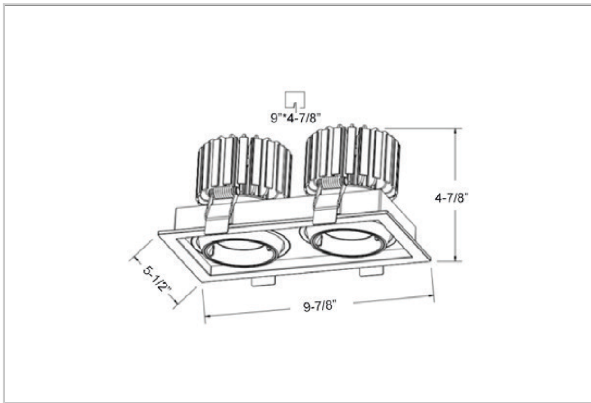

Odin Down Lights

ITEM SKU#: 662187498140

Product Code : IK-RODINDL-55W-40K-WH-90C-36D

Voltage	100 - 277 V AC, 50-60 Hz
Lumen Output	8400lm
Power	55W
Efficacy	140lm/w
CCT	4000K
CRI	>90
Beam Angle	36°
Light Distribution	Flood
LED Light Source	Osram SOLERIQ S 19
Start Time	Instant
Driver	Stand Alone (included)
Operating Position	Swiveling Type, 360D
Dimming	On-Off / Triac / 0-10 V
Construction	Sqaure
Mounting Type	Recessed
Heads	Double Head
Body Material	Aluminium Die cast
Finish	White
Length	9-7/8"
Height	4-7/8"
Cut Out	9"x4-7/8"
Optics	Darklight Technology Black, Silver
Width (W)	5-1/2"
Application Area	Guest Room, Corridor, Restaurant, Meeting Room Club, Hall, Hotel Entrance

Beam Spread (Options)

Spot	15°		24°		36°	
	ft	Ø	ft	Ø	ft	Ø
3.0	0.72	3.0	1.41	3.0	2.03	
9.0	2.15	9.0	4.22	9.0	6.09	
15.0	3.58	15.0	7.04	15.0	10.15	

Create the desired lighting effect in your stores with IKIO's Odin, a twin square LED downlight made of aluminum die cast with high quality powder coated luminaire housing and optimum heat sink. These properties of the luminaire contribute to its effective functioning for a longer time period. Moreover, available in multiple wattages, color temperatures, finishes, and beam angles, this luminaire offers greater flexibility in its application.