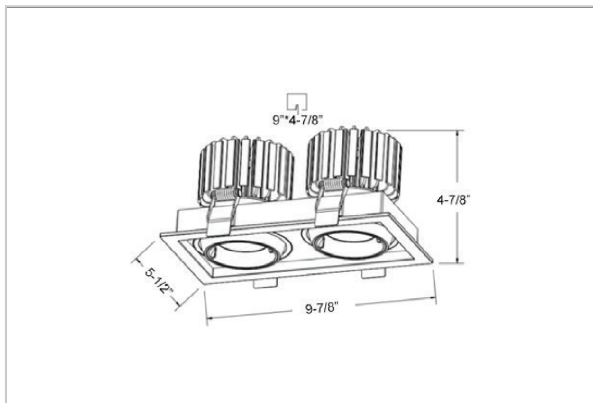

## Product Code : IK-RODINDL-55W-40K-WH-90C-24D

Voltage	100 - 277 V AC, 50-60 Hz
Lumen Output	8400lm
Power	55W
Efficacy	140lm/w
CCT	4000K
CRI	>90
Beam Angle	24°
Light Distribution	Medium
LED Light Source	Osram SOLERIQ S 19
Start Time	Instant
Driver	Stand Alone (included)
Operating Position	Swiveling Type, 360D
Dimming	On-Off / Triac / 0-10 V
Construction	Sqaure
Mounting Type	Recessed
Heads	Double Head
Body Material	Aluminium Die cast
Finish	White
Length	9-7/8"
Height	4-7/8"
Cut Out	9"x4-7/8"
Optics	Darklight Technology Black, Silver
Width (W)	5-1/2"
Application Area	Guest Room, Corridor, Restaurant, Meeting Room Club, Hall, Hotel Entrance

### Beam Spread (Options)

Spot	15°		Medium 24°		Flood 36°	
	ft	Ø	ft	Ø	ft	Ø
3.0	0.72	3.0	1.41	3.0	2.03	
9.0	2.15	9.0	4.22	9.0	6.09	
15.0	3.58	15.0	7.04	15.0	10.15	

Create the desired lighting effect in your stores with IKIO's Odin, a twin square LED downlight made of aluminum die cast with high quality powder coated luminaire housing and optimum heat sink. These properties of the luminaire contribute to its effective functioning for a longer time period. Moreover, available in multiple wattages, color temperatures, finishes, and beam angles, this luminaire offers greater flexibility in its application.