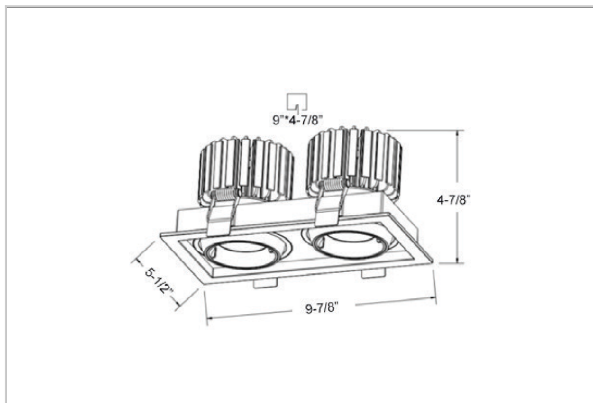

Odin Down Lights

ITEM SKU#: 662187498096

Product Code : IK-RODINDL-55W-35K-WH-90C-24D

Voltage	100 - 277 V AC, 50-60 Hz
Lumen Output	7980lm
Power	55W
Efficacy	140lm/w
CCT	3500K
CRI	>90
Beam Angle	24°
Light Distribution	Medium
LED Light Source	Osram SOLERIQ S 19
Start Time	Instant
Driver	Stand Alone (included)
Operating Position	Swiveling Type, 360D
Dimming	On-Off / Triac / 0-10 V
Construction	Sqaure
Mounting Type	Recessed
Heads	Double Head
Body Material	Aluminium Die cast
Finish	White
Length	9-7/8"
Height	4-7/8"
Cut Out	9"x4-7/8"
Optics	Darklight Technology Black, Silver
Width (W)	5-1/2"
Application Area	Guest Room, Corridor, Restaurant, Meeting Room Club, Hall, Hotel Entrance

Beam Spread (Options)

Spot	15°		Medium 24°		Flood 36°	
	ft	∅	ft	∅	ft	∅
3.0	0.72	3.0	1.41	3.0	2.03	
9.0	2.15	9.0	4.22	9.0	6.09	
15.0	3.58	15.0	7.04	15.0	10.15	

Create the desired lighting effect in your stores with IKIO's Odin, a twin square LED downlight made of aluminum die cast with high quality powder coated luminaire housing and optimum heat sink. These properties of the luminaire contribute to its effective functioning for a longer time period. Moreover, available in multiple wattages, color temperatures, finishes, and beam angles, this luminaire offers greater flexibility in its application.