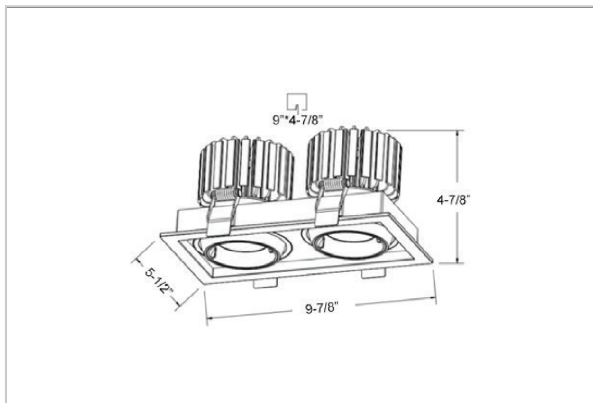

Odin Down Lights

ITEM SKU#: 662187498058

Product Code : IK-RODINDL-55W-27K-WH-90C-24D

Voltage	100 - 277 V AC, 50-60 Hz
Lumen Output	7200lm
Power	55W
Efficacy	140lm/w
CCT	2700K
CRI	>90
Beam Angle	24°
Light Distribution	Medium
LED Light Source	Osram SOLERIQ S 19
Start Time	Instant
Driver	Stand Alone (included)
Operating Position	Swiveling Type, 360D
Dimming	On-Off / Triac / 0-10 V
Construction	Sqaure
Mounting Type	Recessed
Heads	Double Head
Body Material	Aluminium Die cast
Finish	White
Length	9-7/8"
Height	4-7/8"
Cut Out	9"x4-7/8"
Optics	Darklight Technology Black, Silver
Width (W)	5-1/2"
Application Area	Guest Room, Corridor, Restaurant, Meeting Room Club, Hall, Hotel Entrance

Beam Spread (Options)

Spot	15°		Medium 24°		Flood 36°	
	ft	Ø	ft	Ø	ft	Ø
3.0	0.72	3.0	1.41	3.0	2.03	
9.0	2.15	9.0	4.22	9.0	6.09	
15.0	3.58	15.0	7.04	15.0	10.15	

Create the desired lighting effect in your stores with IKIO's Odin, a twin square LED downlight made of aluminum die cast with high quality powder coated luminaire housing and optimum heat sink. These properties of the luminaire contribute to its effective functioning for a longer time period. Moreover, available in multiple wattages, color temperatures, finishes, and beam angles, this luminaire offers greater flexibility in its application.