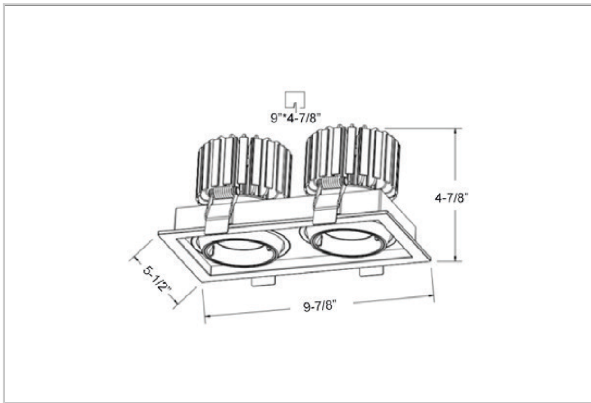

Odin Down Lights

ITEM SKU#: 662187498058

Product Code : IK-RODINDL-55W-27K-WH-90C-24D

Voltage	100 - 277 V AC, 50-60 Hz
Lumen Output	7200lm
Power	55W
Efficacy	140lm/w
CCT	2700K
CRI	>90
Beam Angle	24°
Light Distribution	Medium
LED Light Source	Osram SOLERIQ S 19
Start Time	Instant
Driver	Stand Alone (included)
Operating Position	Swiveling Type, 360D
Dimming	On-Off / Triac / 0-10 V
Construction	Sqaure
Mounting Type	Recessed
Heads	Double Head
Body Material	Aluminium Die cast
Finish	White
Length	9-7/8"
Height	4-7/8"
Cut Out	9"x4-7/8"
Optics	Darklight Technology Black, Silver
Width (W)	5-1/2"
Application Area	Guest Room, Corridor, Restaurant, Meeting Room Club, Hall, Hotel Entrance

Beam Spread (Options)

Spot	15°		Medium 24°		Flood 36°	
	ft	Ø	ft	Ø	ft	Ø
3.0	0.72	3.0	1.41	3.0	2.03	
9.0	2.15	9.0	4.22	9.0	6.09	
15.0	3.58	15.0	7.04	15.0	10.15	

Create the desired lighting effect in your stores with IKIO's Odin, a twin square LED downlight made of aluminum die cast with high quality powder coated luminaire housing and optimum heat sink. These properties of the luminaire contribute to its effective functioning for a longer time period. Moreover, available in multiple wattages, color temperatures, finishes, and beam angles, this luminaire offers greater flexibility in its application.