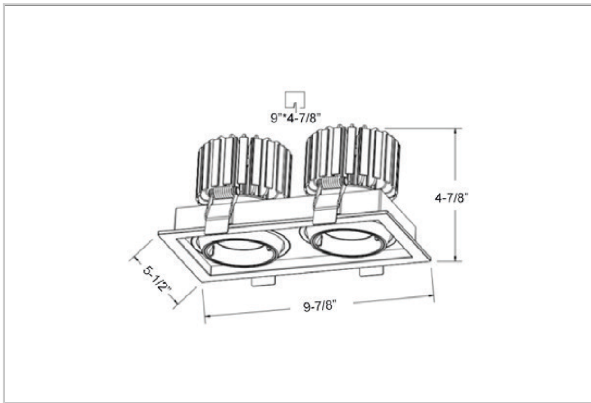

## Product Code : IK-RODINDL-55W-35K-WH-90C-15D

Voltage	100 - 277 V AC, 50-60 Hz
Lumen Output	7980lm
Power	55W
Efficacy	140lm/w
CCT	3500K
CRI	>90
Beam Angle	15°
Light Distribution	Spot
LED Light Source	Osram SOLERIQ S 19
Start Time	Instant
Driver	Stand Alone (included)
Operating Position	Swiveling Type, 360D
Dimming	On-Off / Triac / 0-10 V
Construction	Sqaure
Mounting Type	Recessed
Heads	Double Head
Body Material	Aluminium Die cast
Finish	White
Length	9-7/8"
Height	4-7/8"
Cut Out	9"x4-7/8"
Optics	Darklight Technology Black, Silver
Width (W)	5-1/2"
Application Area	Guest Room, Corridor, Restaurant, Meeting Room Club, Hall, Hotel Entrance

### Beam Spread (Options)

Spot 15°		Medium 24°		Flood 36°	
ft	Ø	ft	Ø	ft	Ø
3.0	0.72	3.0	1.41	3.0	2.03
9.0	2.15	9.0	4.22	9.0	6.09
15.0	3.58	15.0	7.04	15.0	10.15

Create the desired lighting effect in your stores with IKIO's Odin, a twin square LED downlight made of aluminum die cast with high quality powder coated luminaire housing and optimum heat sink. These properties of the luminaire contribute to its effective functioning for a longer time period. Moreover, available in multiple wattages, color temperatures, finishes, and beam angles, this luminaire offers greater flexibility in its application.