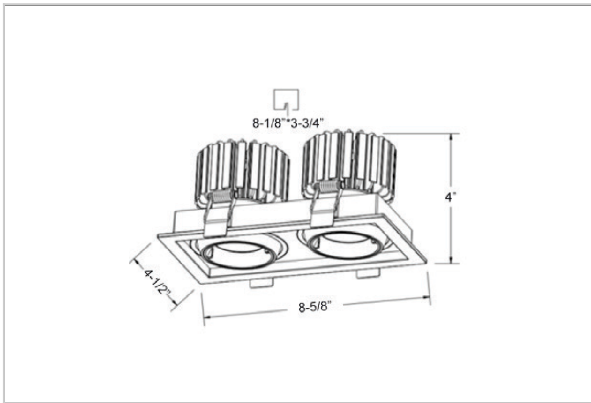

## Product Code : IK-RODINDL-30W-30K-WH-90C-36D

Voltage	100 - 277 V AC, 50-60 Hz
Lumen Output	5050lm
Power	30W
Efficacy	140lm/w
CCT	3000K
CRI	>90
Beam Angle	36°
Light Distribution	Flood
LED Light Source	Osram SOLERIQ S 19
Start Time	Instant
Driver	Stand Alone (included)
Operating Position	Swiveling Type, 360D
Dimming	On-Off / Triac / 0-10 V
Construction	Sqaure
Mounting Type	Recessed
Heads	Double Head
Body Material	Aluminium Die cast
Finish	White
Length	8-1/4"
Height	4-1/8"
Cut Out	7-1/2"
Optics	Darklight Technology Black, Silver
Width (W)	4-1/2"
Application Area	Guest Room, Corridor, Restaurant, Meeting Room Club, Hall, Hotel Entrance

### Beam Spread (Options)

Spot	15°		Medium 24°		Flood 36°	
	ft	Ø	ft	Ø	ft	Ø
3.0	0.72	3.0	1.41	3.0	2.03	
9.0	2.15	9.0	4.22	9.0	6.09	
15.0	3.58	15.0	7.04	15.0	10.15	

Create the desired lighting effect in your stores with IKIO's Odin, a twin square LED downlight made of aluminum die cast with high quality powder coated luminaire housing and optimum heat sink. These properties of the luminaire contribute to its effective functioning for a longer time period. Moreover, available in multiple wattages, color temperatures, finishes, and beam angles, this luminaire offers greater flexibility in its application.