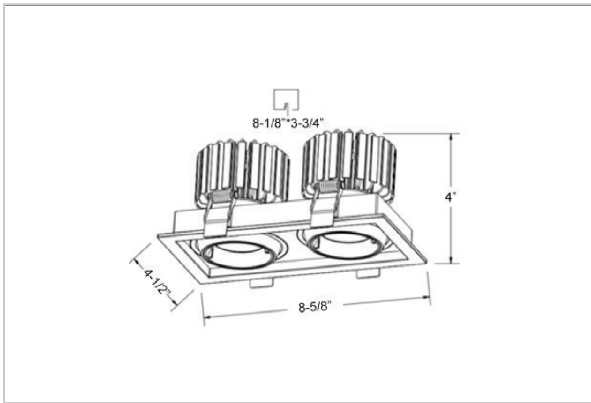

## Product Code : IK-RODINDL-30W-27K-WH-90C-36D

Voltage	100 - 277 V AC, 50-60 Hz
Lumen Output	4800lm
Power	30W
Efficacy	140lm/w
CCT	2700K
CRI	>90
Beam Angle	36°
Light Distribution	Flood
LED Light Source	Osram SOLERIQ S 19
Start Time	Instant
Driver	Stand Alone (included)
Operating Position	Swiveling Type, 360D
Dimming	On-Off / Triac / 0-10 V
Construction	Sqaure
Mounting Type	Recessed
Heads	Double Head
Body Material	Aluminium Die cast
Finish	White
Length	8-1/4"
Height	4-1/8"
Cut Out	7-1/2"
Optics	Darklight Technology Black, Silver
Width (W)	4-1/2"
Application Area	Guest Room, Corridor, Restaurant, Meeting Room Club, Hall, Hotel Entrance

### Beam Spread (Options)

Spot	15°		Medium 24°		Flood 36°	
	ft	Ø	ft	Ø	ft	Ø
3.0	0.72	3.0	1.41	3.0	2.03	
9.0	2.15	9.0	4.22	9.0	6.09	
15.0	3.58	15.0	7.04	15.0	10.15	

Create the desired lighting effect in your stores with IKIO's Odin, a twin square LED downlight made of aluminum die cast with high quality powder coated luminaire housing and optimum heat sink. These properties of the luminaire contribute to its effective functioning for a longer time period. Moreover, available in multiple wattages, color temperatures, finishes, and beam angles, this luminaire offers greater flexibility in its application.