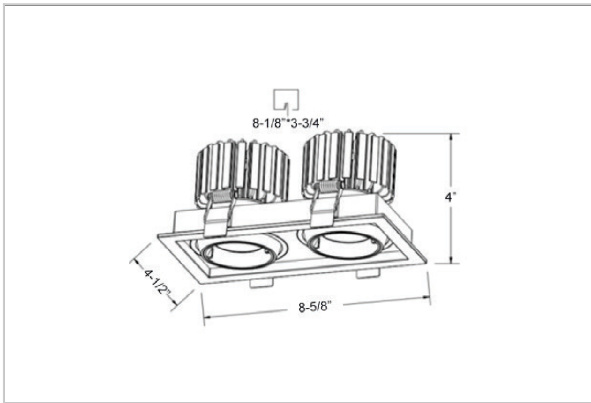

Odin Down Lights

ITEM SKU#: 662187497952

Product Code : IK-RODINDL-30W-40K-WH-90C-24D

Voltage	100 - 277 V AC, 50-60 Hz
Lumen Output	5600lm
Power	30W
Efficacy	140lm/w
CCT	4000K
CRI	>90
Beam Angle	24°
Light Distribution	Medium
LED Light Source	Osram SOLERIQ S 19
Start Time	Instant
Driver	Stand Alone (included)
Operating Position	Swiveling Type, 360D
Dimming	On-Off / Triac / 0-10 V
Construction	Sqaure
Mounting Type	Recessed
Heads	Double Head
Body Material	Aluminium Die cast
Finish	White
Length	8-1/4"
Height	4-1/8"
Cut Out	7-1/2"
Optics	Darklight Technology Black, Silver
Width (W)	4-1/2"
Application Area	Guest Room, Corridor, Restaurant, Meeting Room Club, Hall, Hotel Entrance

Beam Spread (Options)

Spot	15°		Medium 24°		Flood 36°	
	ft	Ø	ft	Ø	ft	Ø
3.0	0.72	3.0	1.41	3.0	2.03	
9.0	2.15	9.0	4.22	9.0	6.09	
15.0	3.58	15.0	7.04	15.0	10.15	

Create the desired lighting effect in your stores with IKIO's Odin, a twin square LED downlight made of aluminum die cast with high quality powder coated luminaire housing and optimum heat sink. These properties of the luminaire contribute to its effective functioning for a longer time period. Moreover, available in multiple wattages, color temperatures, finishes, and beam angles, this luminaire offers greater flexibility in its application.