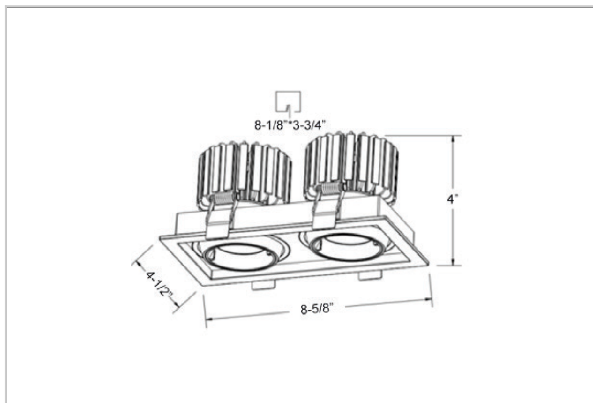

Odin Down Lights

ITEM SKU#: 662187497952

Product Code : IK-RODINDL-30W-40K-WH-90C-24D

Voltage	100 - 277 V AC, 50-60 Hz
Lumen Output	5600lm
Power	30W
Efficacy	140lm/w
CCT	4000K
CRI	>90
Beam Angle	24°
Light Distribution	Medium
LED Light Source	Osram SOLERIQ S 19
Start Time	Instant
Driver	Stand Alone (included)
Operating Position	Swiveling Type, 360D
Dimming	On-Off / Triac / 0-10 V
Construction	Sqaure
Mounting Type	Recessed
Heads	Double Head
Body Material	Aluminium Die cast
Finish	White
Length	8-1/4"
Height	4-1/8"
Cut Out	7-1/2"
Optics	Darklight Technology Black, Silver
Width (W)	4-1/2"
Application Area	Guest Room, Corridor, Restaurant, Meeting Room Club, Hall, Hotel Entrance

Beam Spread (Options)

Spot	15°		Medium 24°		Flood 36°	
	ft	Ø	ft	Ø	ft	Ø
3.0	0.72	3.0	1.41	3.0	2.03	
9.0	2.15	9.0	4.22	9.0	6.09	
15.0	3.58	15.0	7.04	15.0	10.15	

Create the desired lighting effect in your stores with IKIO's Odin, a twin square LED downlight made of aluminum die cast with high quality powder coated luminaire housing and optimum heat sink. These properties of the luminaire contribute to its effective functioning for a longer time period. Moreover, available in multiple wattages, color temperatures, finishes, and beam angles, this luminaire offers greater flexibility in its application.