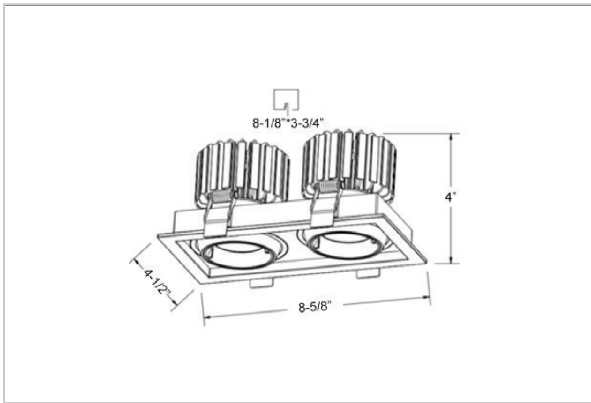

## Product Code : IK-RODINDL-30W-30K-WH-90C-24D

Voltage	100 - 277 V AC, 50-60 Hz
Lumen Output	5050lm
Power	30W
Efficacy	140lm/w
CCT	3000K
CRI	>90
Beam Angle	24°
Light Distribution	Medium
LED Light Source	Osram SOLERIQ S 19
Start Time	Instant
Driver	Stand Alone (included)
Operating Position	Swiveling Type, 360D
Dimming	On-Off / Triac / 0-10 V
Construction	Sqaure
Mounting Type	Recessed
Heads	Double Head
Body Material	Aluminium Die cast
Finish	White
Length	8-1/4"
Height	4-1/8"
Cut Out	7-1/2"
Optics	Darklight Technology Black, Silver
Width (W)	4-1/2"
Application Area	Guest Room, Corridor, Restaurant, Meeting Room Club, Hall, Hotel Entrance

### Beam Spread (Options)

ft	15°		24°		36°	
	∅	∅	∅	∅	∅	∅
3.0	0.72	1.41	2.03	3.0	4.22	6.09
9.0	2.15	4.22	6.09	9.0	10.15	15.27
15.0	3.58	7.04	10.15	15.0	20.30	30.54

Create the desired lighting effect in your stores with IKIO's Odin, a twin square LED downlight made of aluminum die cast with high quality powder coated luminaire housing and optimum heat sink. These properties of the luminaire contribute to its effective functioning for a longer time period. Moreover, available in multiple wattages, color temperatures, finishes, and beam angles, this luminaire offers greater flexibility in its application.