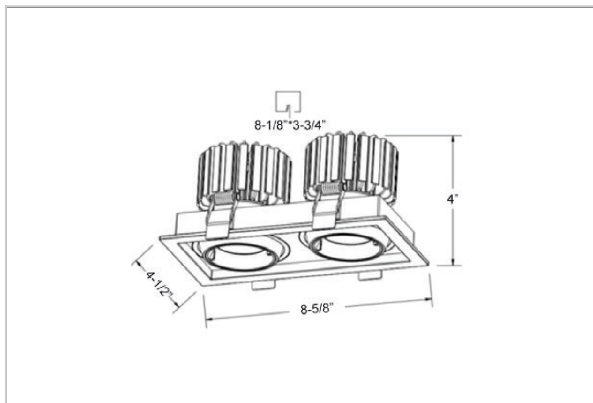

Odin Down Lights

ITEM SKU#: 662187497914

Product Code : IK-RODINDL-30W-40K-WH-90C-15D

Voltage	100 - 277 V AC, 50-60 Hz
Lumen Output	5600lm
Power	30W
Efficacy	140lm/w
CCT	4000K
CRI	>90
Beam Angle	15°
Light Distribution	Spot
LED Light Source	Osram SOLERIQ S 19
Start Time	Instant
Driver	Stand Alone (included)
Operating Position	Swiveling Type, 360D
Dimming	On-Off / Triac / 0-10 V
Construction	Sqaure
Mounting Type	Recessed
Heads	Double Head
Body Material	Aluminium Die cast
Finish	White
Length	8-1/4"
Height	4-1/8"
Cut Out	7-1/2"
Optics	Darklight Technology Black, Silver
Width (W)	4-1/2"
Application Area	Guest Room, Corridor, Restaurant, Meeting Room Club, Hall, Hotel Entrance

Beam Spread (Options)

Spot 15°		Medium 24°		Flood 36°	
ft	Ø	ft	Ø	ft	Ø
3.0	0.72	3.0	1.41	3.0	2.03
9.0	2.15	9.0	4.22	9.0	6.09
15.0	3.58	15.0	7.04	15.0	10.15

Create the desired lighting effect in your stores with IKIO's Odin, a twin square LED downlight made of aluminum die cast with high quality powder coated luminaire housing and optimum heat sink. These properties of the luminaire contribute to its effective functioning for a longer time period. Moreover, available in multiple wattages, color temperatures, finishes, and beam angles, this luminaire offers greater flexibility in its application.