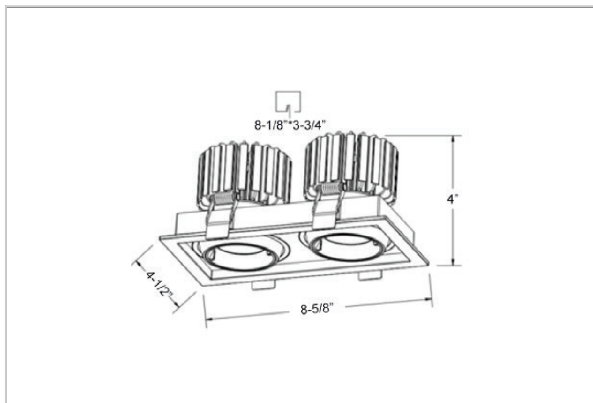

Odin Down Lights

ITEM SKU#: 662187497891

Product Code : IK-RODINDL-30W-30K-WH-90C-15D

Voltage	100 - 277 V AC, 50-60 Hz
Lumen Output	5050lm
Power	30W
Efficacy	140lm/w
CCT	3000K
CRI	>90
Beam Angle	15°
Light Distribution	Spot
LED Light Source	Osram SOLERIQ S 19
Start Time	Instant
Driver	Stand Alone (included)
Operating Position	Swiveling Type, 360D
Dimming	On-Off / Triac / 0-10 V
Construction	Sqaure
Mounting Type	Recessed
Heads	Double Head
Body Material	Aluminium Die cast
Finish	White
Length	8-1/4"
Height	4-1/8"
Cut Out	7-1/2"
Optics	Darklight Technology Black, Silver
Width (W)	4-1/2"
Application Area	Guest Room, Corridor, Restaurant, Meeting Room Club, Hall, Hotel Entrance

Beam Spread (Options)

Spot 15°		Medium 24°		Flood 36°	
ft	Ø	ft	Ø	ft	Ø
3.0	0.72	3.0	1.41	3.0	2.03
9.0	2.15	9.0	4.22	9.0	6.09
15.0	3.58	15.0	7.04	15.0	10.15

Create the desired lighting effect in your stores with IKIO's Odin, a twin square LED downlight made of aluminum die cast with high quality powder coated luminaire housing and optimum heat sink. These properties of the luminaire contribute to its effective functioning for a longer time period. Moreover, available in multiple wattages, color temperatures, finishes, and beam angles, this luminaire offers greater flexibility in its application.