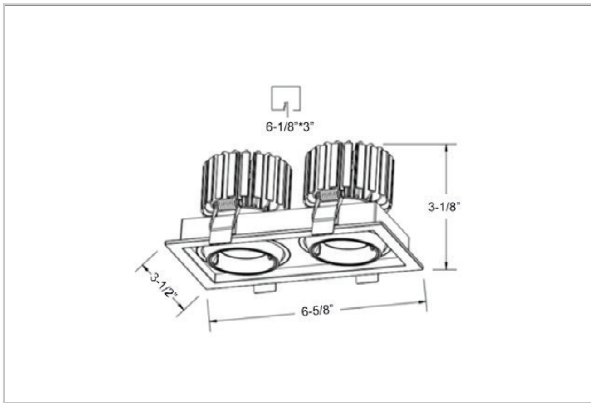

## Product Code : IK-RODINDL-20W-40K-WH-90C-36D

Voltage	100 - 277 V AC, 50-60 Hz
Lumen Output	3360lm
Power	20W
Efficacy	140lm/w
CCT	4000K
CRI	>90
Beam Angle	36°
Light Distribution	Flood
LED Light Source	Osram SOLERIQ S 19
Start Time	Instant
Driver	Stand Alone (included)
Operating Position	Swiveling Type, 360D
Dimming	On-Off / Triac / 0-10 V
Construction	Sqaure
Mounting Type	Recessed
Heads	Double Head
Body Material	Aluminium Die cast
Finish	White
Length	6-5/8"
Height	3-1/8"
Cut Out	6-1/8"x3"
Optics	Darklight Technology Black, Silver
Width (W)	3-1/2"
Application Area	Guest Room, Corridor, Restaurant, Meeting Room Club, Hall, Hotel Entrance

### Beam Spread (Options)

Spot	15°		24°		36°	
	ft	Ø	ft	Ø	ft	Ø
3.0	0.72	3.0	1.41	3.0	2.03	
9.0	2.15	9.0	4.22	9.0	6.09	
15.0	3.58	15.0	7.04	15.0	10.15	

Create the desired lighting effect in your stores with IKIO's Odin, a twin square LED downlight made of aluminum die cast with high quality powder coated luminaire housing and optimum heat sink. These properties of the luminaire contribute to its effective functioning for a longer time period. Moreover, available in multiple wattages, color temperatures, finishes, and beam angles, this luminaire offers greater flexibility in its application.