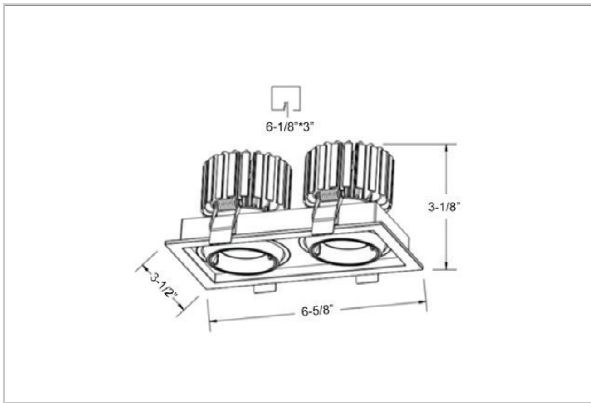

Odin Down Lights

ITEM SKU#: 662187497860

Product Code : IK-RODINDL-20W-35K-WH-90C-36D

Voltage	100 - 277 V AC, 50-60 Hz
Lumen Output	3190lm
Power	20W
Efficacy	140lm/w
CCT	3500K
CRI	>90
Beam Angle	36°
Light Distribution	Flood
LED Light Source	Osram SOLERIQ S 19
Start Time	Instant
Driver	Stand Alone (included)
Operating Position	Swiveling Type, 360D
Dimming	On-Off / Triac / 0-10 V
Construction	Sqaure
Mounting Type	Recessed
Heads	Double Head
Body Material	Aluminium Die cast
Finish	White
Length	6-5/8"
Height	3-1/8"
Cut Out	6-1/8"x3"
Optics	Darklight Technology Black, Silver
Width (W)	3-1/2"
Application Area	Guest Room, Corridor, Restaurant, Meeting Room Club, Hall, Hotel Entrance

Beam Spread (Options)

Spot	15°		Medium 24°		Flood 36°	
	ft	Ø	ft	Ø	ft	Ø
3.0	0.72	3.0	1.41	3.0	2.03	
9.0	2.15	9.0	4.22	9.0	6.09	
15.0	3.58	15.0	7.04	15.0	10.15	

Create the desired lighting effect in your stores with IKIO's Odin, a twin square LED downlight made of aluminum die cast with high quality powder coated luminaire housing and optimum heat sink. These properties of the luminaire contribute to its effective functioning for a longer time period. Moreover, available in multiple wattages, color temperatures, finishes, and beam angles, this luminaire offers greater flexibility in its application.