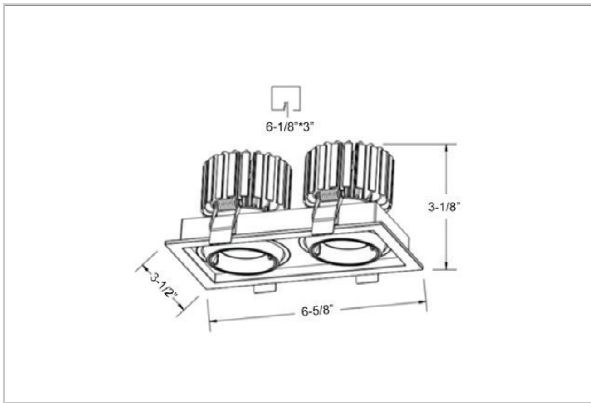

## Product Code : IK-RODINDL-20W-30K-WH-90C-36D

Voltage	100 - 277 V AC, 50-60 Hz
Lumen Output	3030lm
Power	20W
Efficacy	140lm/w
CCT	3000K
CRI	>90
Beam Angle	36°
Light Distribution	Flood
LED Light Source	Osram SOLERIQ S 19
Start Time	Instant
Driver	Stand Alone (included)
Operating Position	Swiveling Type, 360D
Dimming	On-Off / Triac / 0-10 V
Construction	Sqaure
Mounting Type	Recessed
Heads	Double Head
Body Material	Aluminium Die cast
Finish	White
Length	6-5/8"
Height	3-1/8"
Cut Out	6-1/8"x3"
Optics	Darklight Technology Black, Silver
Width (W)	3-1/2"
Application Area	Guest Room, Corridor, Restaurant, Meeting Room Club, Hall, Hotel Entrance

### Beam Spread (Options)

Spot	15°		24°		36°	
	ft	Ø	ft	Ø	ft	Ø
3.0	0.72	3.0	1.41	3.0	2.03	
9.0	2.15	9.0	4.22	9.0	6.09	
15.0	3.58	15.0	7.04	15.0	10.15	

Create the desired lighting effect in your stores with IKIO's Odin, a twin square LED downlight made of aluminum die cast with high quality powder coated luminaire housing and optimum heat sink. These properties of the luminaire contribute to its effective functioning for a longer time period. Moreover, available in multiple wattages, color temperatures, finishes, and beam angles, this luminaire offers greater flexibility in its application.