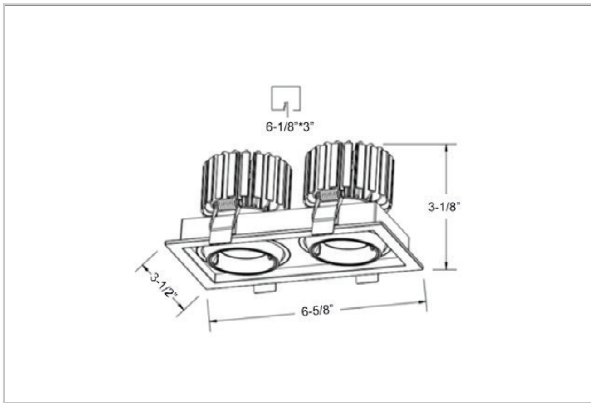

Odin Down Lights

ITEM SKU#: 662187497792

Product Code : IK-RODINDL-20W-40K-WH-90C-15D

Voltage	100 - 277 V AC, 50-60 Hz
Lumen Output	3360lm
Power	20W
Efficacy	140lm/w
CCT	4000K
CRI	>90
Beam Angle	15°
Light Distribution	Spot
LED Light Source	Osram SOLERIQ S 19
Start Time	Instant
Driver	Stand Alone (included)
Operating Position	Swiveling Type, 360D
Dimming	On-Off / Triac / 0-10 V
Construction	Sqaure
Mounting Type	Recessed
Heads	Double Head
Body Material	Aluminium Die cast
Finish	White
Length	6-5/8"
Height	3-1/8"
Cut Out	6-1/8"x3"
Optics	Darklight Technology Black, Silver
Width (W)	3-1/2"
Application Area	Guest Room, Corridor, Restaurant, Meeting Room Club, Hall, Hotel Entrance

Beam Spread (Options)

Spot 15°		Medium 24°		Flood 36°	
ft	Ø	ft	Ø	ft	Ø
3.0	0.72	3.0	1.41	3.0	2.03
9.0	2.15	9.0	4.22	9.0	6.09
15.0	3.58	15.0	7.04	15.0	10.15

Create the desired lighting effect in your stores with IKIO's Odin, a twin square LED downlight made of aluminum die cast with high quality powder coated luminaire housing and optimum heat sink. These properties of the luminaire contribute to its effective functioning for a longer time period. Moreover, available in multiple wattages, color temperatures, finishes, and beam angles, this luminaire offers greater flexibility in its application.