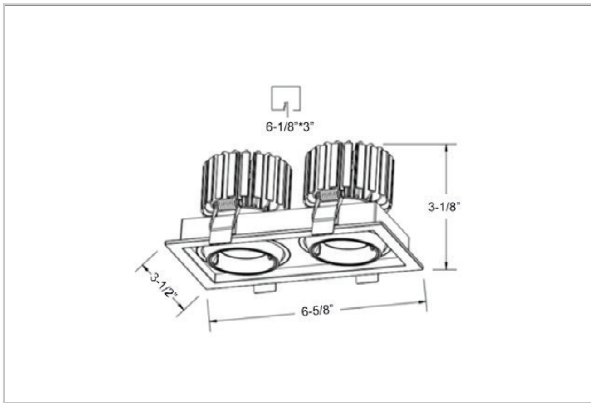

## Product Code : IK-RODINDL-20W-27K-WH-90C-15D

Voltage	100 - 277 V AC, 50-60 Hz
Lumen Output	2880lm
Power	20W
Efficacy	140lm/w
CCT	2700K
CRI	>90
Beam Angle	15°
Light Distribution	Spot
LED Light Source	Osram SOLERIQ S 19
Start Time	Instant
Driver	Stand Alone (included)
Operating Position	Swiveling Type, 360D
Dimming	On-Off / Triac / 0-10 V
Construction	Sqaure
Mounting Type	Recessed
Heads	Double Head
Body Material	Aluminium Die cast
Finish	White
Length	6-5/8"
Height	3-1/8"
Cut Out	6-1/8"x3"
Optics	Darklight Technology Black, Silver
Width (W)	3-1/2"
Application Area	Guest Room, Corridor, Restaurant, Meeting Room Club, Hall, Hotel Entrance

### Beam Spread (Options)

Spot 15°		Medium 24°		Flood 36°	
ft	Ø	ft	Ø	ft	Ø
3.0	0.72	3.0	1.41	3.0	2.03
9.0	2.15	9.0	4.22	9.0	6.09
15.0	3.58	15.0	7.04	15.0	10.15

Create the desired lighting effect in your stores with IKIO's Odin, a twin square LED downlight made of aluminum die cast with high quality powder coated luminaire housing and optimum heat sink. These properties of the luminaire contribute to its effective functioning for a longer time period. Moreover, available in multiple wattages, color temperatures, finishes, and beam angles, this luminaire offers greater flexibility in its application.