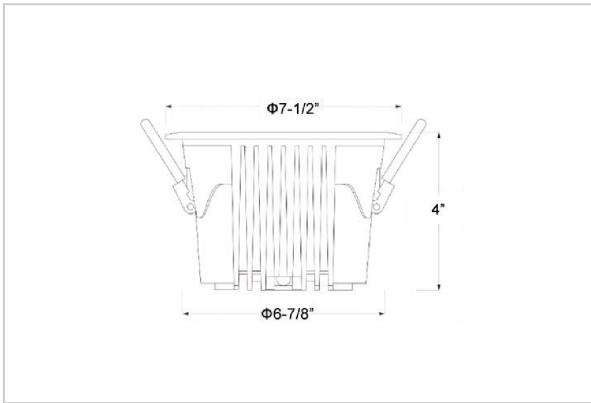

Ocul Down Lights

ITEM SKU#: 662187497730

Product Code : IK-ROCULDL-50W-40K-WH-90C-60D

Voltage	100 - 277 V AC, 50-60 Hz
Lumen Output	7000lm
Power	50W
Efficacy	140lm/w
CCT	4000K
CRI	>90
Beam Angle	60°
Light Distribution	Wide flood
LED Type	COB
LED Light Source	Osram SOLERIQ S 19
Start Time	Instant
Driver	Stand Alone (included)
Operating Position	Non - Swiveling Type
Dimming	On-Off / Triac / 0-10 V
Construction	Round
Mounting Type	Recessed
Heads	Single Head
Body Material	Aluminium Die cast
Finish	White
Height	4"
Diameter	7-1/2"
Cut Out	6-7/8"
Optics	Darklight Technology Black, Silver
Application Area	Classroom, Meeting Room, Office, Club, Home

Beam Spread (Options)

Spot 15°		Medium 24°		Flood 36°		Wide Flood 60°	
ft	Ø	ft	Ø	ft	Ø	ft	Ø
3.0	0.72	3.0	1.41	3.0	2.03	3.0	3.15
9.0	2.15	9.0	4.22	9.0	6.09	9.0	9.45
15.0	3.58	15.0	7.04	15.0	10.15	15.0	15.75

Ocul, a round shaped LED downlight made of aluminum die cast with high quality powder coated luminaire housing and optimum heat sink. Specular reflector & power grid /global connectors available with isolated LED Driver using Ultra bright OSRAM COB.