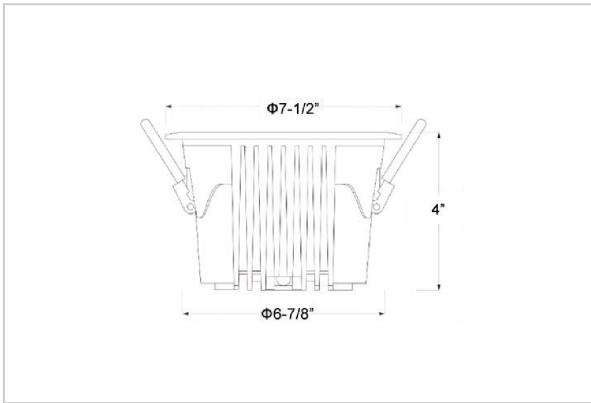

Ocul Down Lights

ITEM SKU#: 662187497723

Product Code : IK-ROCULDL-50W-35K-WH-90C-60D

| | |
|--------------------|---|
| Voltage | 100 - 277 V AC, 50-60 Hz |
| Lumen Output | 6650lm |
| Power | 50W |
| Efficacy | 140lm/w |
| CCT | 3500K |
| CRI | >90 |
| Beam Angle | 60° |
| Light Distribution | Wide flood |
| LED Type | COB |
| LED Light Source | Osram SOLERIQ S 19 |
| Start Time | Instant |
| Driver | Stand Alone (included) |
| Operating Position | Non - Swiveling Type |
| Dimming | On-Off / Triac / 0-10 V |
| Construction | Round |
| Mounting Type | Recessed |
| Heads | Single Head |
| Body Material | Aluminium Die cast |
| Finish | White |
| Height | 4" |
| Diameter | 7-1/2" |
| Cut Out | 6-7/8" |
| Optics | Darklight Technology Black, Silver |
| Application Area | Classroom, Meeting Room, Office, Club, Home |

Beam Spread (Options)

| Spot 15° | | Medium 24° | | Flood 36° | | Wide Flood 60° | |
|----------|------|------------|------|-----------|-------|----------------|-------|
| ft | Ø | ft | Ø | ft | Ø | ft | Ø |
| 3.0 | 0.72 | 3.0 | 1.41 | 3.0 | 2.03 | 3.0 | 3.15 |
| 9.0 | 2.15 | 9.0 | 4.22 | 9.0 | 6.09 | 9.0 | 9.45 |
| 15.0 | 3.58 | 15.0 | 7.04 | 15.0 | 10.15 | 15.0 | 15.75 |

Ocul, a round shaped LED downlight made of aluminum die cast with high quality powder coated luminaire housing and optimum heat sink. Specular reflector & power grid /global connectors available with isolated LED Driver using Ultra bright OSRAM COB.