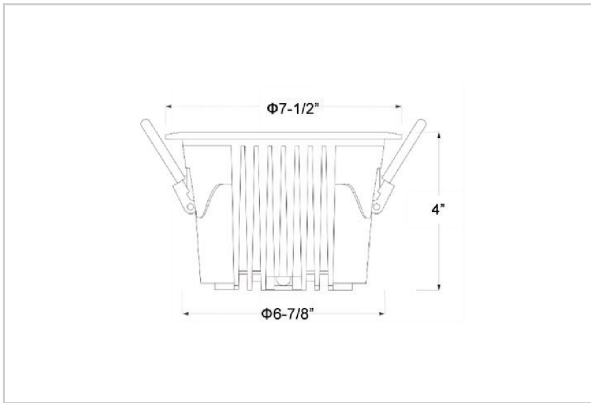

Ocul Down Lights

ITEM SKU#: 662187497655

Product Code : IK-ROCULDL-50W-30K-WH-90C-36D

Voltage	100 - 277 V AC, 50-60 Hz
Lumen Output	6318lm
Power	50W
Efficacy	140lm/w
CCT	3000K
CRI	>90
Beam Angle	36°
Light Distribution	Flood
LED Type	COB
LED Light Source	Osram SOLERIQ S 19
Start Time	Instant
Driver	Stand Alone (included)
Operating Position	Non - Swiveling Type
Dimming	On-Off / Triac / 0-10 V
Construction	Round
Mounting Type	Recessed
Heads	Single Head
Body Material	Aluminium Die cast
Finish	White
Height	4"
Diameter	7-1/2"
Cut Out	6-7/8"
Optics	Darklight Technology Black, Silver
Application Area	Classroom, Meeting Room, Office, Club, Home

Beam Spread (Options)

Spot 15°		Medium 24°		Flood 36°		Wide Flood 60°	
ft	Ø	ft	Ø	ft	Ø	ft	Ø
3.0	0.72	3.0	1.41	3.0	2.03	3.0	3.15
9.0	2.15	9.0	4.22	9.0	6.09	9.0	9.45
15.0	3.58	15.0	7.04	15.0	10.15	15.0	15.75

Ocul, a round shaped LED downlight made of aluminum die cast with high quality powder coated luminaire housing and optimum heat sink. Specular reflector & power grid /global connectors available with isolated LED Driver using Ultra bright OSRAM COB.