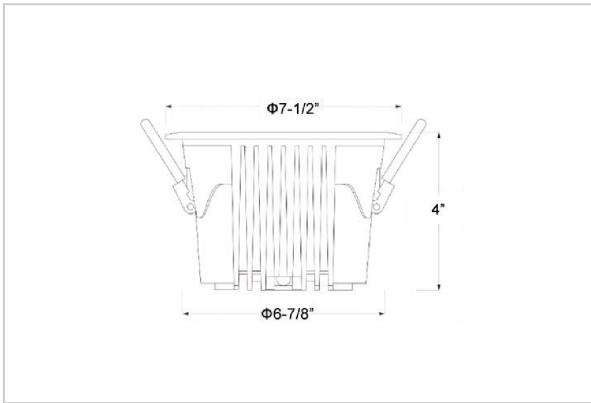

Ocul Down Lights

ITEM SKU#: 662187497648

Product Code : IK-ROCULDL-50W-27K-WH-90C-36D

Voltage	100 - 277 V AC, 50-60 Hz
Lumen Output	6000lm
Power	50W
Efficacy	140lm/w
CCT	2700K
CRI	>90
Beam Angle	36°
Light Distribution	Flood
LED Type	COB
LED Light Source	Osram SOLERIQ S 19
Start Time	Instant
Driver	Stand Alone (included)
Operating Position	Non - Swiveling Type
Dimming	On-Off / Triac / 0-10 V
Construction	Round
Mounting Type	Recessed
Heads	Single Head
Body Material	Aluminium Die cast
Finish	White
Height	4"
Diameter	7-1/2"
Cut Out	6-7/8"
Optics	Darklight Technology Black, Silver
Application Area	Classroom, Meeting Room, Office, Club, Home

Beam Spread (Options)

Spot 15°		Medium 24°		Flood 36°		Wide Flood 60°	
ft	Ø	ft	Ø	ft	Ø	ft	Ø
3.0	0.72	3.0	1.41	3.0	2.03	3.0	3.15
9.0	2.15	9.0	4.22	9.0	6.09	9.0	9.45
15.0	3.58	15.0	7.04	15.0	10.15	15.0	15.75

Ocul, a round shaped LED downlight made of aluminum die cast with high quality powder coated luminaire housing and optimum heat sink. Specular reflector & power grid /global connectors available with isolated LED Driver using Ultra bright OSRAM COB.