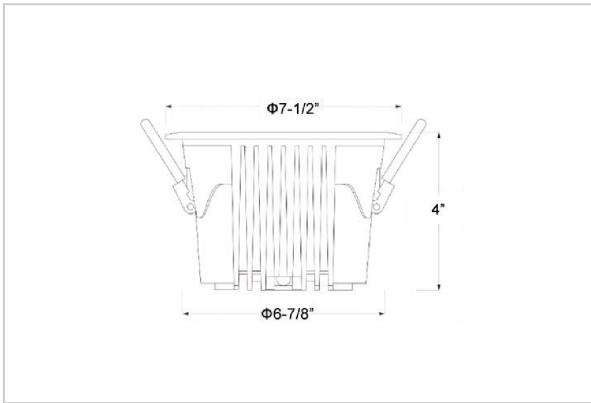

## Product Code : IK-ROCULDL-50W-40K-WH-90C-24D

Voltage	100 - 277 V AC, 50-60 Hz
Lumen Output	7000lm
Power	50W
Efficacy	140lm/w
CCT	4000K
CRI	>90
Beam Angle	24°
Light Distribution	Medium
LED Type	COB
LED Light Source	Osram SOLERIQ S 19
Start Time	Instant
Driver	Stand Alone (included)
Operating Position	Non - Swiveling Type
Dimming	On-Off / Triac / 0-10 V
Construction	Round
Mounting Type	Recessed
Heads	Single Head
Body Material	Aluminium Die cast
Finish	White
Height	4"
Diameter	7-1/2"
Cut Out	6-7/8"
Optics	Darklight Technology Black, Silver
Application Area	Classroom, Meeting Room, Office, Club, Home

### Beam Spread (Options)

Spot 15°		Medium 24°		Flood 36°		Wide Flood 60°	
ft	Ø	ft	Ø	ft	Ø	ft	Ø
3.0	0.72	3.0	1.41	3.0	2.03	3.0	3.15
9.0	2.15	9.0	4.22	9.0	6.09	9.0	9.45
15.0	3.58	15.0	7.04	15.0	10.15	15.0	15.75