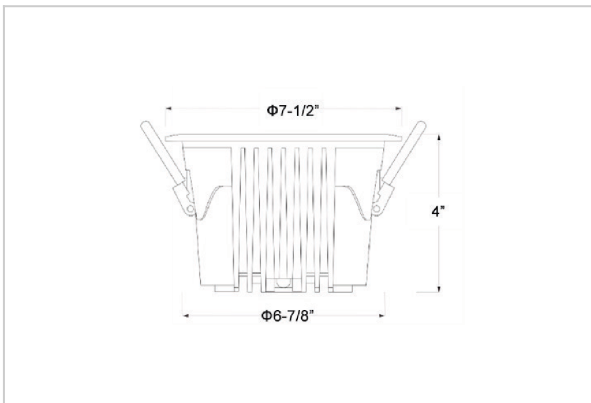

## Product Code : IK-ROCULDL-50W-30K-WH-90C-24D

Voltage	100 - 277 V AC, 50-60 Hz
Lumen Output	6318lm
Power	50W
Efficacy	140lm/w
CCT	3000K
CRI	>90
Beam Angle	24°
Light Distribution	Medium
LED Type	COB
LED Light Source	Osram SOLERIQ S 19
Start Time	Instant
Driver	Stand Alone (included)
Operating Position	Non - Swiveling Type
Dimming	On-Off / Triac / 0-10 V
Construction	Round
Mounting Type	Recessed
Heads	Single Head
Body Material	Aluminium Die cast
Finish	White
Height	4"
Diameter	7-1/2"
Cut Out	6-7/8"
Optics	Darklight Technology Black, Silver
Application Area	Classroom, Meeting Room, Office, Club, Home

### Beam Spread (Options)

Spot 15°		Medium 24°		Flood 36°		Wide Flood 60°	
ft	Ø	ft	Ø	ft	Ø	ft	Ø
3.0	0.72	3.0	1.41	3.0	2.03	3.0	3.15
9.0	2.15	9.0	4.22	9.0	6.09	9.0	9.45
15.0	3.58	15.0	7.04	15.0	10.15	15.0	15.75