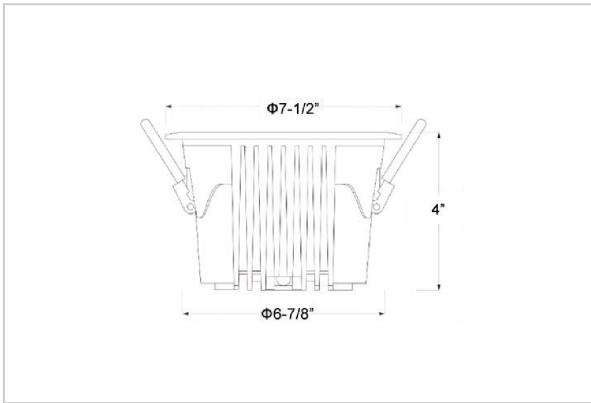

## Product Code : IK-ROCULDL-50W-27K-WH-90C-24D

|                    |   |
|--------------------|---|
| Voltage            | 100 - 277 V AC, 50-60 Hz                    |
| Lumen Output       | 6000lm                                      |
| Power              | 50W   |
| Efficacy           | 140lm/w                                     |
| CCT                | 2700K                                       |
| CRI                | >90   |
| Beam Angle         | 24°   |
| Light Distribution | Medium                                      |
| LED Type           | COB   |
| LED Light Source   | Osram SOLERIQ S 19                          |
| Start Time         | Instant                                     |
| Driver             | Stand Alone (included)                      |
| Operating Position | Non - Swiveling Type                        |
| Dimming            | On-Off / Triac / 0-10 V                     |
| Construction       | Round                                       |
| Mounting Type      | Recessed                                    |
| Heads              | Single Head                                 |
| Body Material      | Aluminium Die cast                          |
| Finish             | White                                       |
| Height             | 4"  |
| Diameter           | 7-1/2"                                      |
| Cut Out            | 6-7/8"                                      |
| Optics             | Darklight Technology Black, Silver          |
| Application Area   | Classroom, Meeting Room, Office, Club, Home |