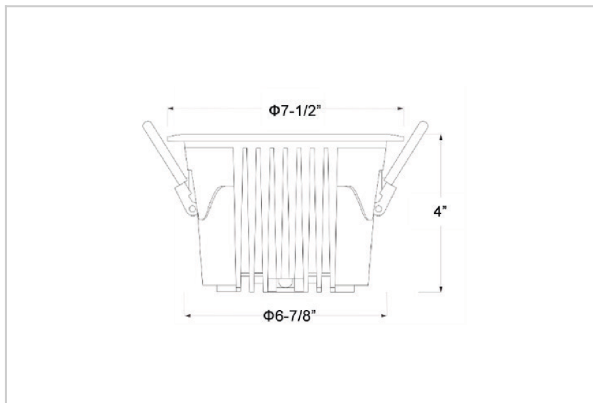

Ocul Down Lights

ITEM SKU#: 662187497594

Product Code : IK-ROCULDL-50W-40K-WH-90C-15D

Voltage	100 - 277 V AC, 50-60 Hz
Lumen Output	7000lm
Power	50W
Efficacy	140lm/w
CCT	4000K
CRI	>90
Beam Angle	15°
Light Distribution	Spot
LED Type	COB
LED Light Source	Osram SOLERIQ S 19
Start Time	Instant
Driver	Stand Alone (included)
Operating Position	Non - Swiveling Type
Dimming	On-Off / Triac / 0-10 V
Construction	Round
Mounting Type	Recessed
Heads	Single Head
Body Material	Aluminium Die cast
Finish	White
Height	4"
Diameter	7-1/2"
Cut Out	6-7/8"
Optics	Darklight Technology Black, Silver
Application Area	Classroom, Meeting Room, Office, Club, Home

Beam Spread (Options)

Spot 15°		Medium 24°		Flood 36°		Wide Flood 60°	
ft	Ø	ft	Ø	ft	Ø	ft	Ø
3.0	0.72	3.0	1.41	3.0	2.03	3.0	3.15
9.0	2.15	9.0	4.22	9.0	6.09	9.0	9.45
15.0	3.58	15.0	7.04	15.0	10.15	15.0	15.75

Ocul, a round shaped LED downlight made of aluminum die cast with high quality powder coated luminaire housing and optimum heat sink. Specular reflector & power grid /global connectors available with isolated LED Driver using Ultra bright OSRAM COB.