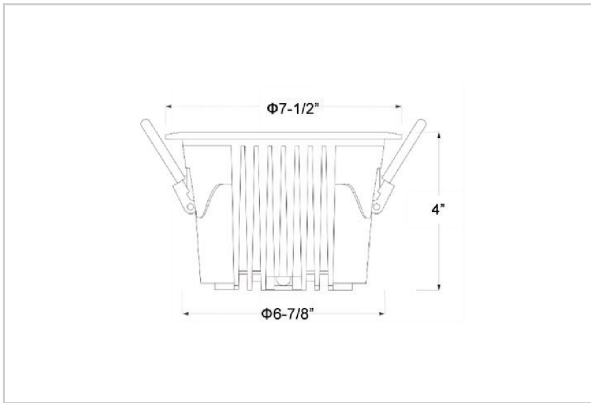

Ocul Down Lights

ITEM SKU#: 662187497556

Product Code : IK-ROCULDL-50W-30K-WH-90C-15D

Voltage	100 - 277 V AC, 50-60 Hz
Lumen Output	6318lm
Power	50W
Efficacy	140lm/w
CCT	3000K
CRI	>90
Beam Angle	15°
Light Distribution	Spot
LED Type	COB
LED Light Source	Osram SOLERIQ S 19
Start Time	Instant
Driver	Stand Alone (included)
Operating Position	Non - Swiveling Type
Dimming	On-Off / Triac / 0-10 V
Construction	Round
Mounting Type	Recessed
Heads	Single Head
Body Material	Aluminium Die cast
Finish	White
Height	4"
Diameter	7-1/2"
Cut Out	6-7/8"
Optics	Darklight Technology Black, Silver
Application Area	Classroom, Meeting Room, Office, Club, Home

Beam Spread (Options)

Spot 15°		Medium 24°		Flood 36°		Wide Flood 60°	
ft	Ø	ft	Ø	ft	Ø	ft	Ø
3.0	0.72	3.0	1.41	3.0	2.03	3.0	3.15
9.0	2.15	9.0	4.22	9.0	6.09	9.0	9.45
15.0	3.58	15.0	7.04	15.0	10.15	15.0	15.75

Ocul, a round shaped LED downlight made of aluminum die cast with high quality powder coated luminaire housing and optimum heat sink. Specular reflector & power grid /global connectors available with isolated LED Driver using Ultra bright OSRAM COB.