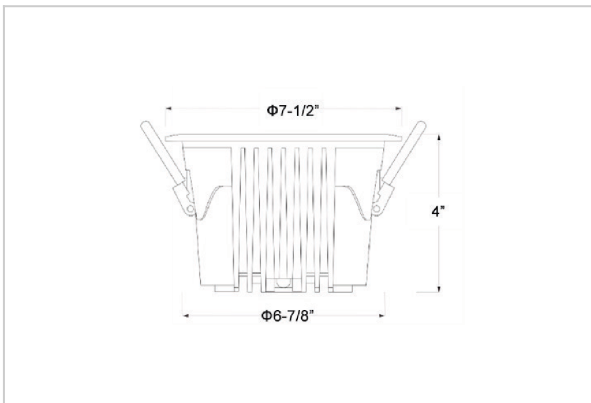

Ocul Down Lights

ITEM SKU#: 662187497549

Product Code : IK-ROCULDL-50W-27K-WH-90C-15D

Voltage	100 - 277 V AC, 50-60 Hz
Lumen Output	6000lm
Power	50W
Efficacy	140lm/w
CCT	2700K
CRI	>90
Beam Angle	15°
Light Distribution	Spot
LED Type	COB
LED Light Source	Osram SOLERIQ S 19
Start Time	Instant
Driver	Stand Alone (included)
Operating Position	Non - Swiveling Type
Dimming	On-Off / Triac / 0-10 V
Construction	Round
Mounting Type	Recessed
Heads	Single Head
Body Material	Aluminium Die cast
Finish	White
Height	4"
Diameter	7-1/2"
Cut Out	6-7/8"
Optics	Darklight Technology Black, Silver
Application Area	Classroom, Meeting Room, Office, Club, Home

Beam Spread (Options)

Spot 15°		Medium 24°		Flood 36°		Wide Flood 60°	
ft	Ø	ft	Ø	ft	Ø	ft	Ø
3.0	0.72	3.0	1.41	3.0	2.03	3.0	3.15
9.0	2.15	9.0	4.22	9.0	6.09	9.0	9.45
15.0	3.58	15.0	7.04	15.0	10.15	15.0	15.75

Ocul, a round shaped LED downlight made of aluminum die cast with high quality powder coated luminaire housing and optimum heat sink. Specular reflector & power grid /global connectors available with isolated LED Driver using Ultra bright OSRAM COB.