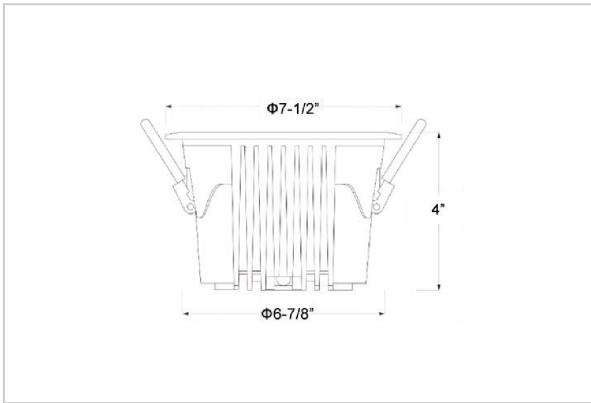

## Product Code : IK-ROCULDL-50W-27K-WH-90C-15D

Voltage	100 - 277 V AC, 50-60 Hz
Lumen Output	6000lm
Power	50W
Efficacy	140lm/w
CCT	2700K
CRI	>90
Beam Angle	15°
Light Distribution	Spot
LED Type	COB
LED Light Source	Osram SOLERIQ S 19
Start Time	Instant
Driver	Stand Alone (included)
Operating Position	Non - Swiveling Type
Dimming	On-Off / Triac / 0-10 V
Construction	Round
Mounting Type	Recessed
Heads	Single Head
Body Material	Aluminium Die cast
Finish	White
Height	4"
Diameter	7-1/2"
Cut Out	6-7/8"
Optics	Darklight Technology Black, Silver
Application Area	Classroom, Meeting Room, Office, Club, Home

### Beam Spread (Options)

Spot 15°		Medium 24°		Flood 36°		Wide Flood 60°	
ft	Ø	ft	Ø	ft	Ø	ft	Ø
3.0	0.72	3.0	1.41	3.0	2.03	3.0	3.15
9.0	2.15	9.0	4.22	9.0	6.09	9.0	9.45
15.0	3.58	15.0	7.04	15.0	10.15	15.0	15.75