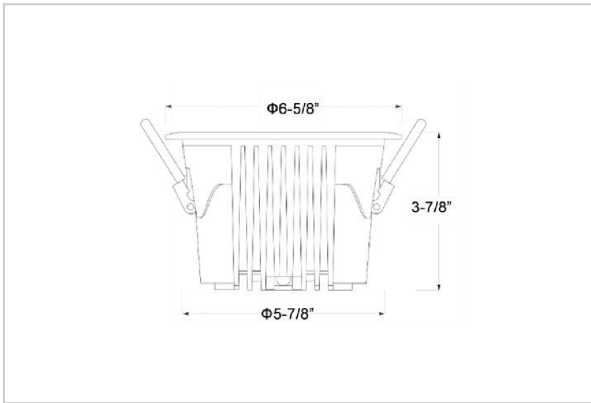

Ocul Down Lights

ITEM SKU#: 662187497532

Product Code : IK-ROCULDL-40W-40K-WH-90C-60D

Voltage	100 - 277 V AC, 50-60 Hz
Lumen Output	5600lm
Power	40W
Efficacy	140lm/w
CCT	4000K
CRI	>90
Beam Angle	60°
Light Distribution	Wide flood
LED Type	COB
LED Light Source	Osram SOLERIQ S 19
Start Time	Instant
Driver	Stand Alone (included)
Operating Position	Non - Swiveling Type
Dimming	On-Off / Triac / 0-10 V
Construction	Round
Mounting Type	Recessed
Heads	Single Head
Body Material	Aluminium Die cast
Finish	White
Height	3-7/8"
Diameter	6-5/8"
Cut Out	5-7/8"
Optics	Darklight Technology Black, Silver
Application Area	Classroom, Meeting Room, Office, Club, Home

Beam Spread (Options)

Spot 15°		Medium 24°		Flood 36°		Wide Flood 60°	
ft	Ø	ft	Ø	ft	Ø	ft	Ø
3.0	0.72	3.0	1.41	3.0	2.03	3.0	3.15
9.0	2.15	9.0	4.22	9.0	6.09	9.0	9.45
15.0	3.58	15.0	7.04	15.0	10.15	15.0	15.75

Ocul, a round shaped LED downlight made of aluminum die cast with high quality powder coated luminaire housing and optimum heat sink. Specular reflector & power grid /global connectors available with isolated LED Driver using Ultra bright OSRAM COB.