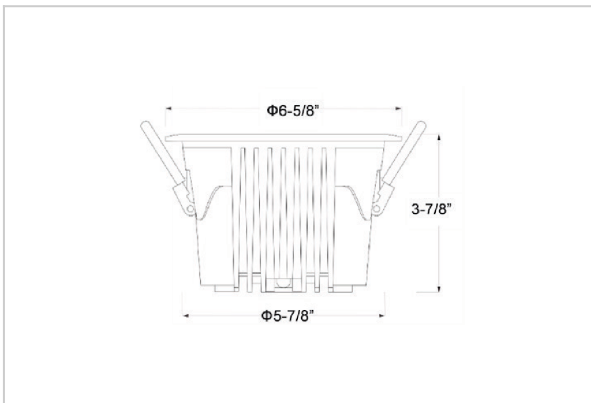

## Product Code : IK-ROCULDL-40W-40K-WH-90C-24D

Voltage	100 - 277 V AC, 50-60 Hz
Lumen Output	5600lm
Power	40W
Efficacy	140lm/w
CCT	4000K
CRI	>90
Beam Angle	24°
Light Distribution	Medium
LED Type	COB
LED Light Source	Osram SOLERIQ S 19
Start Time	Instant
Driver	Stand Alone (included)
Operating Position	Non - Swiveling Type
Dimming	On-Off / Triac / 0-10 V
Construction	Round
Mounting Type	Recessed
Heads	Single Head
Body Material	Aluminium Die cast
Finish	White
Height	3-7/8"
Diameter	6-5/8"
Cut Out	5-7/8"
Optics	Darklight Technology Black, Silver
Application Area	Classroom, Meeting Room, Office, Club, Home

### Beam Spread (Options)

Spot 15°		Medium 24°		Flood 36°		Wide Flood 60°	
ft	Ø	ft	Ø	ft	Ø	ft	Ø
3.0	0.72	3.0	1.41	3.0	2.03	3.0	3.15
9.0	2.15	9.0	4.22	9.0	6.09	9.0	9.45
15.0	3.58	15.0	7.04	15.0	10.15	15.0	15.75