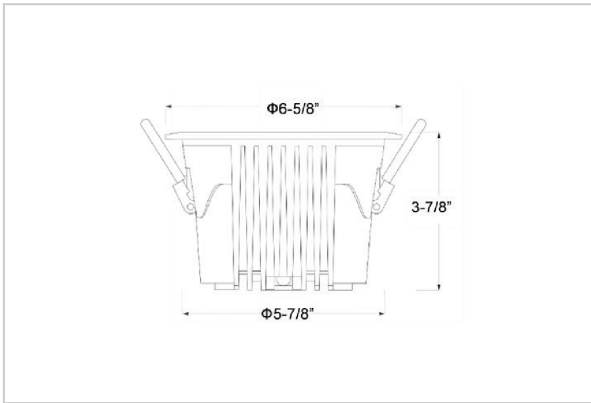

## Product Code : IK-ROCULDL-40W-35K-WH-90C-24D

Voltage	100 - 277 V AC, 50-60 Hz
Lumen Output	5320lm
Power	40W
Efficacy	140lm/w
CCT	3500K
CRI	>90
Beam Angle	24°
Light Distribution	Medium
LED Type	COB
LED Light Source	Osram SOLERIQ S 19
Start Time	Instant
Driver	Stand Alone (included)
Operating Position	Non - Swiveling Type
Dimming	On-Off / Triac / 0-10 V
Construction	Round
Mounting Type	Recessed
Heads	Single Head
Body Material	Aluminium Die cast
Finish	White
Height	3-7/8"
Diameter	6-5/8"
Cut Out	5-7/8"
Optics	Darklight Technology Black, Silver
Application Area	Classroom, Meeting Room, Office, Club, Home

### Beam Spread (Options)

Spot 15°		Medium 24°		Flood 36°		Wide Flood 60°	
ft	Ø	ft	Ø	ft	Ø	ft	Ø
3.0	0.72	3.0	1.41	3.0	2.03	3.0	3.15
9.0	2.15	9.0	4.22	9.0	6.09	9.0	9.45
15.0	3.58	15.0	7.04	15.0	10.15	15.0	15.75