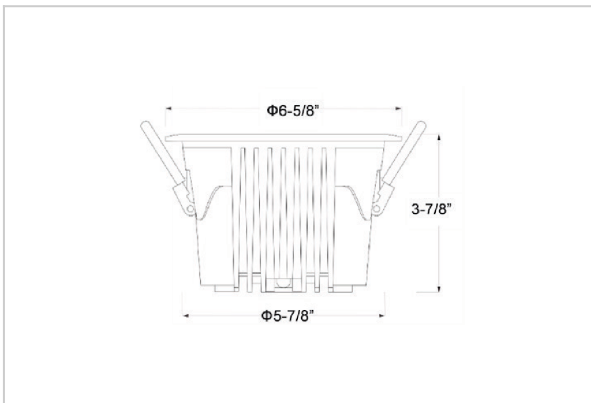

Ocul Down Lights

ITEM SKU#: 662187497426

Product Code : IK-ROCULDL-40W-35K-WH-90C-24D

Voltage	100 - 277 V AC, 50-60 Hz
Lumen Output	5320lm
Power	40W
Efficacy	140lm/w
CCT	3500K
CRI	>90
Beam Angle	24°
Light Distribution	Medium
LED Type	COB
LED Light Source	Osram SOLERIQ S 19
Start Time	Instant
Driver	Stand Alone (included)
Operating Position	Non - Swiveling Type
Dimming	On-Off / Triac / 0-10 V
Construction	Round
Mounting Type	Recessed
Heads	Single Head
Body Material	Aluminium Die cast
Finish	White
Height	3-7/8"
Diameter	6-5/8"
Cut Out	5-7/8"
Optics	Darklight Technology Black, Silver
Application Area	Classroom, Meeting Room, Office, Club, Home

Beam Spread (Options)

Spot 15°		Medium 24°		Flood 36°		Wide Flood 60°	
ft	Ø	ft	Ø	ft	Ø	ft	Ø
3.0	0.72	3.0	1.41	3.0	2.03	3.0	3.15
9.0	2.15	9.0	4.22	9.0	6.09	9.0	9.45
15.0	3.58	15.0	7.04	15.0	10.15	15.0	15.75

Ocul, a round shaped LED downlight made of aluminum die cast with high quality powder coated luminaire housing and optimum heat sink. Specular reflector & power grid /global connectors available with isolated LED Driver using Ultra bright OSRAM COB.