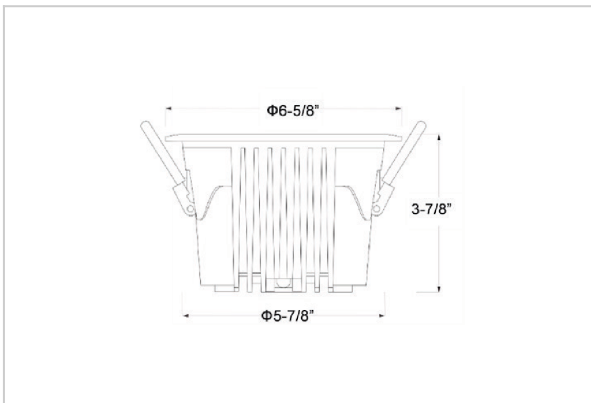

Ocul Down Lights

ITEM SKU#: 662187497402

Product Code : IK-ROCULDL-40W-27K-WH-90C-24D

Voltage	100 - 277 V AC, 50-60 Hz
Lumen Output	4800lm
Power	40W
Efficacy	140lm/w
CCT	2700K
CRI	>90
Beam Angle	24°
Light Distribution	Medium
LED Type	COB
LED Light Source	Osram SOLERIQ S 19
Start Time	Instant
Driver	Stand Alone (included)
Operating Position	Non - Swiveling Type
Dimming	On-Off / Triac / 0-10 V
Construction	Round
Mounting Type	Recessed
Heads	Single Head
Body Material	Aluminium Die cast
Finish	White
Height	3-7/8"
Diameter	6-5/8"
Cut Out	5-7/8"
Optics	Darklight Technology Black, Silver
Application Area	Classroom, Meeting Room, Office, Club, Home

Beam Spread (Options)

Spot 15°		Medium 24°		Flood 36°		Wide Flood 60°	
ft	Ø	ft	Ø	ft	Ø	ft	Ø
3.0	0.72	3.0	1.41	3.0	2.03	3.0	3.15
9.0	2.15	9.0	4.22	9.0	6.09	9.0	9.45
15.0	3.58	15.0	7.04	15.0	10.15	15.0	15.75

Ocul, a round shaped LED downlight made of aluminum die cast with high quality powder coated luminaire housing and optimum heat sink. Specular reflector & power grid /global connectors available with isolated LED Driver using Ultra bright OSRAM COB.