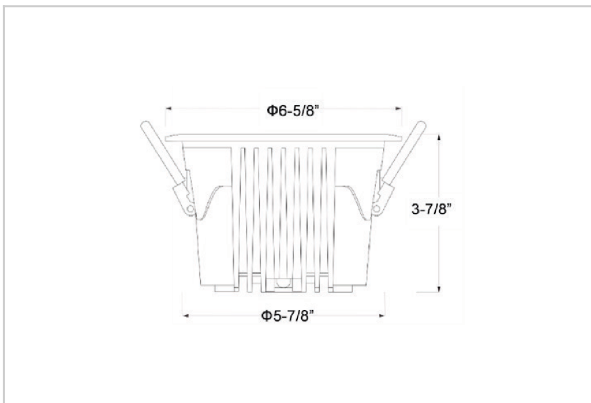

Ocul Down Lights

ITEM SKU#: 662187497396

Product Code : IK-ROCULDL-40W-40K-WH-90C-15D

Voltage	100 - 277 V AC, 50-60 Hz
Lumen Output	5600lm
Power	40W
Efficacy	140lm/w
CCT	4000K
CRI	>90
Beam Angle	15°
Light Distribution	Spot
LED Type	COB
LED Light Source	Osram SOLERIQ S 19
Start Time	Instant
Driver	Stand Alone (included)
Operating Position	Non - Swiveling Type
Dimming	On-Off / Triac / 0-10 V
Construction	Round
Mounting Type	Recessed
Heads	Single Head
Body Material	Aluminium Die cast
Finish	White
Height	3-7/8"
Diameter	6-5/8"
Cut Out	5-7/8"
Optics	Darklight Technology Black, Silver
Application Area	Classroom, Meeting Room, Office, Club, Home

Beam Spread (Options)

Spot 15°		Medium 24°		Flood 36°		Wide Flood 60°	
ft	Ø	ft	Ø	ft	Ø	ft	Ø
3.0	0.72	3.0	1.41	3.0	2.03	3.0	3.15
9.0	2.15	9.0	4.22	9.0	6.09	9.0	9.45
15.0	3.58	15.0	7.04	15.0	10.15	15.0	15.75

Ocul, a round shaped LED downlight made of aluminum die cast with high quality powder coated luminaire housing and optimum heat sink. Specular reflector & power grid /global connectors available with isolated LED Driver using Ultra bright OSRAM COB.