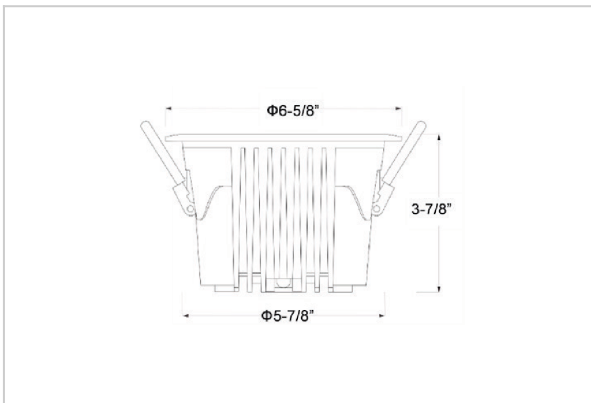

## Product Code : IK-ROCULDL-40W-40K-WH-90C-15D

Voltage	100 - 277 V AC, 50-60 Hz
Lumen Output	5600lm
Power	40W
Efficacy	140lm/w
CCT	4000K
CRI	>90
Beam Angle	15°
Light Distribution	Spot
LED Type	COB
LED Light Source	Osram SOLERIQ S 19
Start Time	Instant
Driver	Stand Alone (included)
Operating Position	Non - Swiveling Type
Dimming	On-Off / Triac / 0-10 V
Construction	Round
Mounting Type	Recessed
Heads	Single Head
Body Material	Aluminium Die cast
Finish	White
Height	3-7/8"
Diameter	6-5/8"
Cut Out	5-7/8"
Optics	Darklight Technology Black, Silver
Application Area	Classroom, Meeting Room, Office, Club, Home

### Beam Spread (Options)

Spot 15°		Medium 24°		Flood 36°		Wide Flood 60°	
ft	Ø	ft	Ø	ft	Ø	ft	Ø
3.0	0.72	3.0	1.41	3.0	2.03	3.0	3.15
9.0	2.15	9.0	4.22	9.0	6.09	9.0	9.45
15.0	3.58	15.0	7.04	15.0	10.15	15.0	15.75