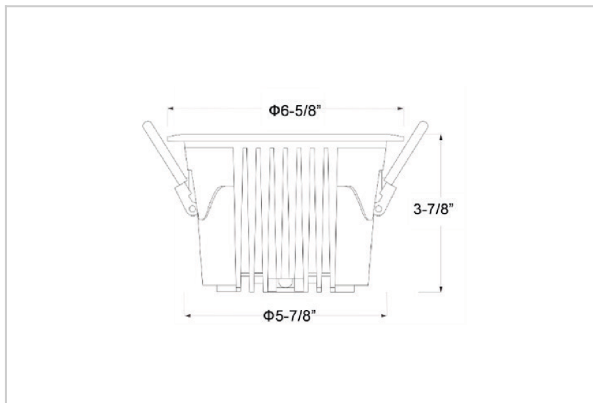

## Product Code : IK-ROCULDL-40W-30K-WH-90C-15D

Voltage	100 - 277 V AC, 50-60 Hz
Lumen Output	5054lm
Power	40W
Efficacy	140lm/w
CCT	3000K
CRI	>90
Beam Angle	15°
Light Distribution	Spot
LED Type	COB
LED Light Source	Osram SOLERIQ S 19
Start Time	Instant
Driver	Stand Alone (included)
Operating Position	Non - Swiveling Type
Dimming	On-Off / Triac / 0-10 V
Construction	Round
Mounting Type	Recessed
Heads	Single Head
Body Material	Aluminium Die cast
Finish	White
Height	3-7/8"
Diameter	6-5/8"
Cut Out	5-7/8"
Optics	Darklight Technology Black, Silver
Application Area	Classroom, Meeting Room, Office, Club, Home

### Beam Spread (Options)

Spot 15°		Medium 24°		Flood 36°		Wide Flood 60°	
ft	Ø	ft	Ø	ft	Ø	ft	Ø
3.0	0.72	3.0	1.41	3.0	2.03	3.0	3.15
9.0	2.15	9.0	4.22	9.0	6.09	9.0	9.45
15.0	3.58	15.0	7.04	15.0	10.15	15.0	15.75