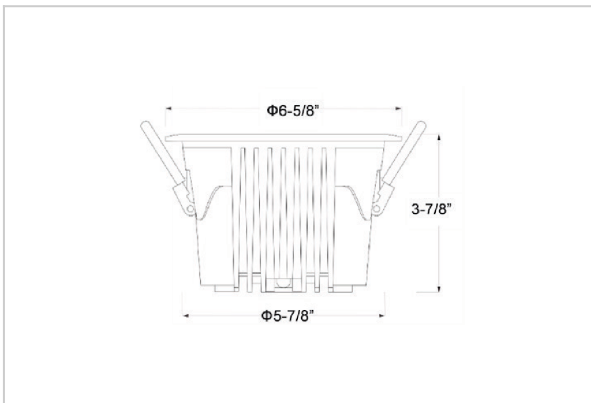

Ocul Down Lights

ITEM SKU#: 662187497372

Product Code : IK-ROCULDL-40W-30K-WH-90C-15D

Voltage	100 - 277 V AC, 50-60 Hz
Lumen Output	5054lm
Power	40W
Efficacy	140lm/w
CCT	3000K
CRI	>90
Beam Angle	15°
Light Distribution	Spot
LED Type	COB
LED Light Source	Osram SOLERIQ S 19
Start Time	Instant
Driver	Stand Alone (included)
Operating Position	Non - Swiveling Type
Dimming	On-Off / Triac / 0-10 V
Construction	Round
Mounting Type	Recessed
Heads	Single Head
Body Material	Aluminium Die cast
Finish	White
Height	3-7/8"
Diameter	6-5/8"
Cut Out	5-7/8"
Optics	Darklight Technology Black, Silver
Application Area	Classroom, Meeting Room, Office, Club, Home

Beam Spread (Options)

Spot 15°		Medium 24°		Flood 36°		Wide Flood 60°	
ft	Ø	ft	Ø	ft	Ø	ft	Ø
3.0	0.72	3.0	1.41	3.0	2.03	3.0	3.15
9.0	2.15	9.0	4.22	9.0	6.09	9.0	9.45
15.0	3.58	15.0	7.04	15.0	10.15	15.0	15.75

Ocul, a round shaped LED downlight made of aluminum die cast with high quality powder coated luminaire housing and optimum heat sink. Specular reflector & power grid /global connectors available with isolated LED Driver using Ultra bright OSRAM COB.