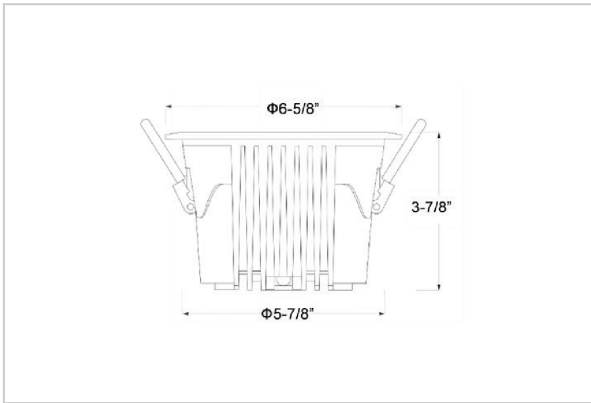

## Product Code : IK-ROCULDL-40W-27K-WH-90C-15D

|                    |   |
|--------------------|---|
| Voltage            | 100 - 277 V AC, 50-60 Hz                    |
| Lumen Output       | 4800lm                                      |
| Power              | 40W   |
| Efficacy           | 140lm/w                                     |
| CCT                | 2700K                                       |
| CRI                | >90   |
| Beam Angle         | 15°   |
| Light Distribution | Spot  |
| LED Type           | COB   |
| LED Light Source   | Osram SOLERIQ S 19                          |
| Start Time         | Instant                                     |
| Driver             | Stand Alone (included)                      |
| Operating Position | Non - Swiveling Type                        |
| Dimming            | On-Off / Triac / 0-10 V                     |
| Construction       | Round                                       |
| Mounting Type      | Recessed                                    |
| Heads              | Single Head                                 |
| Body Material      | Aluminium Die cast                          |
| Finish             | White                                       |
| Height             | 3-7/8"                                      |
| Diameter           | 6-5/8"                                      |
| Cut Out            | 5-7/8"                                      |
| Optics             | Darklight Technology Black, Silver          |
| Application Area   | Classroom, Meeting Room, Office, Club, Home |