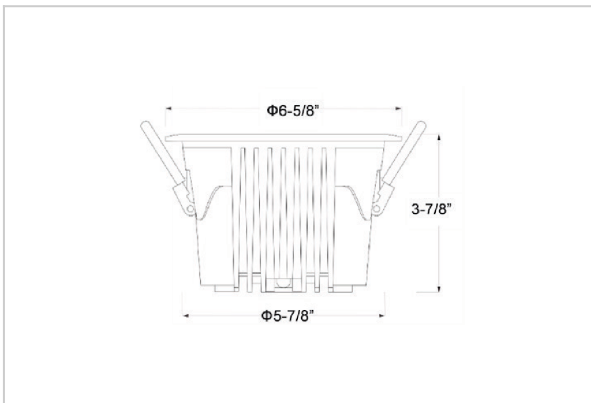

Ocul Down Lights

ITEM SKU#: 662187497358

Product Code : IK-ROCULDL-30W-40K-WH-90C-60D

Voltage	100 - 277 V AC, 50-60 Hz
Lumen Output	4200lm
Power	30W
Efficacy	140lm/w
CCT	4000K
CRI	>90
Beam Angle	60°
Light Distribution	Wide flood
LED Type	COB
LED Light Source	Osram SOLERIQ S 19
Start Time	Instant
Driver	Stand Alone (included)
Operating Position	Non - Swiveling Type
Dimming	On-Off / Triac / 0-10 V
Construction	Round
Mounting Type	Recessed
Heads	Single Head
Body Material	Aluminium Die cast
Finish	White
Height	3-7/8"
Diameter	6-5/8"
Cut Out	5-7/8"
Optics	Darklight Technology Black, Silver
Application Area	Classroom, Meeting Room, Office, Club, Home

Beam Spread (Options)

Spot 15°		Medium 24°		Flood 36°		Wide Flood 60°	
ft	Ø	ft	Ø	ft	Ø	ft	Ø
3.0	0.72	3.0	1.41	3.0	2.03	3.0	3.15
9.0	2.15	9.0	4.22	9.0	6.09	9.0	9.45
15.0	3.58	15.0	7.04	15.0	10.15	15.0	15.75

Ocul, a round shaped LED downlight made of aluminum die cast with high quality powder coated luminaire housing and optimum heat sink. Specular reflector & power grid /global connectors available with isolated LED Driver using Ultra bright OSRAM COB.