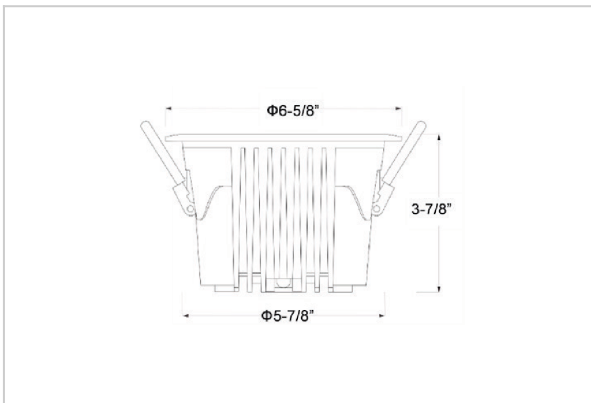

Ocul Down Lights

ITEM SKU#: 662187497327

Product Code : IK-ROCULDL-30W-27K-WH-90C-60D

Voltage	100 - 277 V AC, 50-60 Hz
Lumen Output	3600lm
Power	30W
Efficacy	140lm/w
CCT	2700K
CRI	>90
Beam Angle	60°
Light Distribution	Wide flood
LED Type	COB
LED Light Source	Osram SOLERIQ S 19
Start Time	Instant
Driver	Stand Alone (included)
Operating Position	Non - Swiveling Type
Dimming	On-Off / Triac / 0-10 V
Construction	Round
Mounting Type	Recessed
Heads	Single Head
Body Material	Aluminium Die cast
Finish	White
Height	3-7/8"
Diameter	6-5/8"
Cut Out	5-7/8"
Optics	Darklight Technology Black, Silver
Application Area	Classroom, Meeting Room, Office, Club, Home

Beam Spread (Options)

Spot 15°		Medium 24°		Flood 36°		Wide Flood 60°	
ft	Ø	ft	Ø	ft	Ø	ft	Ø
3.0	0.72	3.0	1.41	3.0	2.03	3.0	3.15
9.0	2.15	9.0	4.22	9.0	6.09	9.0	9.45
15.0	3.58	15.0	7.04	15.0	10.15	15.0	15.75

Ocul, a round shaped LED downlight made of aluminum die cast with high quality powder coated luminaire housing and optimum heat sink. Specular reflector & power grid /global connectors available with isolated LED Driver using Ultra bright OSRAM COB.