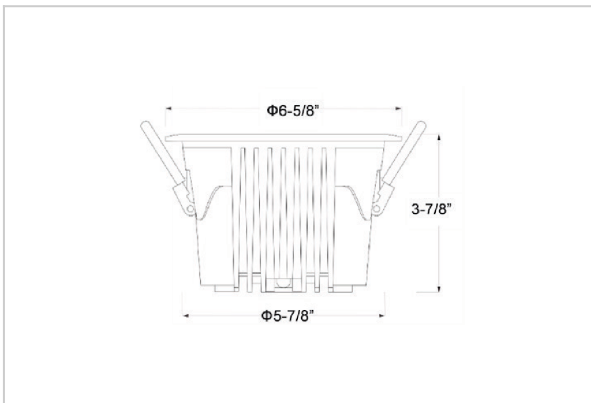

Ocul Down Lights

ITEM SKU#: 662187497280

Product Code : IK-ROCULDL-30W-27K-WH-90C-36D

Voltage	100 - 277 V AC, 50-60 Hz
Lumen Output	3600lm
Power	30W
Efficacy	140lm/w
CCT	2700K
CRI	>90
Beam Angle	36°
Light Distribution	Flood
LED Type	COB
LED Light Source	Osram SOLERIQ S 19
Start Time	Instant
Driver	Stand Alone (included)
Operating Position	Non - Swiveling Type
Dimming	On-Off / Triac / 0-10 V
Construction	Round
Mounting Type	Recessed
Heads	Single Head
Body Material	Aluminium Die cast
Finish	White
Height	3-7/8"
Diameter	6-5/8"
Cut Out	5-7/8"
Optics	Darklight Technology Black, Silver
Application Area	Classroom, Meeting Room, Office, Club, Home

Beam Spread (Options)

Spot 15°		Medium 24°		Flood 36°		Wide Flood 60°	
ft	Ø	ft	Ø	ft	Ø	ft	Ø
3.0	0.72	3.0	1.41	3.0	2.03	3.0	3.15
9.0	2.15	9.0	4.22	9.0	6.09	9.0	9.45
15.0	3.58	15.0	7.04	15.0	10.15	15.0	15.75

Ocul, a round shaped LED downlight made of aluminum die cast with high quality powder coated luminaire housing and optimum heat sink. Specular reflector & power grid /global connectors available with isolated LED Driver using Ultra bright OSRAM COB.