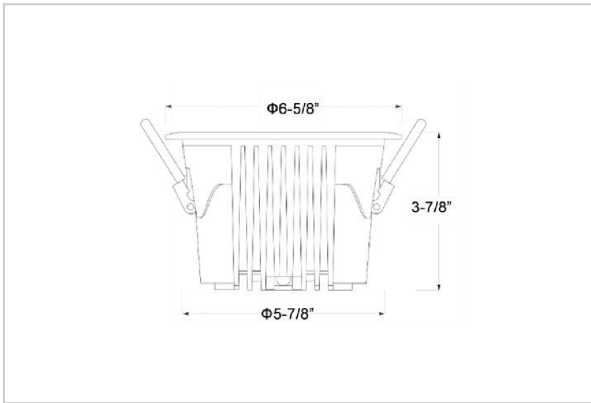

## Product Code : IK-ROCULDL-30W-40K-WH-90C-24D

Voltage	100 - 277 V AC, 50-60 Hz
Lumen Output	4200lm
Power	30W
Efficacy	140lm/w
CCT	4000K
CRI	>90
Beam Angle	24°
Light Distribution	Medium
LED Type	COB
LED Light Source	Osram SOLERIQ S 19
Start Time	Instant
Driver	Stand Alone (included)
Operating Position	Non - Swiveling Type
Dimming	On-Off / Triac / 0-10 V
Construction	Round
Mounting Type	Recessed
Heads	Single Head
Body Material	Aluminium Die cast
Finish	White
Height	3-7/8"
Diameter	6-5/8"
Cut Out	5-7/8"
Optics	Darklight Technology Black, Silver
Application Area	Classroom, Meeting Room, Office, Club, Home

### Beam Spread (Options)

Spot 15°		Medium 24°		Flood 36°		Wide Flood 60°	
ft	Ø	ft	Ø	ft	Ø	ft	Ø
3.0	0.72	3.0	1.41	3.0	2.03	3.0	3.15
9.0	2.15	9.0	4.22	9.0	6.09	9.0	9.45
15.0	3.58	15.0	7.04	15.0	10.15	15.0	15.75