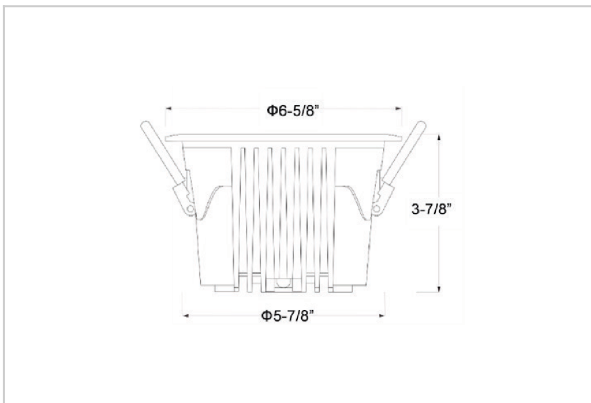

Ocul Down Lights

ITEM SKU#: 662187497273

Product Code : IK-ROCULDL-30W-40K-WH-90C-24D

Voltage	100 - 277 V AC, 50-60 Hz
Lumen Output	4200lm
Power	30W
Efficacy	140lm/w
CCT	4000K
CRI	>90
Beam Angle	24°
Light Distribution	Medium
LED Type	COB
LED Light Source	Osram SOLERIQ S 19
Start Time	Instant
Driver	Stand Alone (included)
Operating Position	Non - Swiveling Type
Dimming	On-Off / Triac / 0-10 V
Construction	Round
Mounting Type	Recessed
Heads	Single Head
Body Material	Aluminium Die cast
Finish	White
Height	3-7/8"
Diameter	6-5/8"
Cut Out	5-7/8"
Optics	Darklight Technology Black, Silver
Application Area	Classroom, Meeting Room, Office, Club, Home

Beam Spread (Options)

Spot 15°		Medium 24°		Flood 36°		Wide Flood 60°	
ft	Ø	ft	Ø	ft	Ø	ft	Ø
3.0	0.72	3.0	1.41	3.0	2.03	3.0	3.15
9.0	2.15	9.0	4.22	9.0	6.09	9.0	9.45
15.0	3.58	15.0	7.04	15.0	10.15	15.0	15.75

Ocul, a round shaped LED downlight made of aluminum die cast with high quality powder coated luminaire housing and optimum heat sink. Specular reflector & power grid /global connectors available with isolated LED Driver using Ultra bright OSRAM COB.