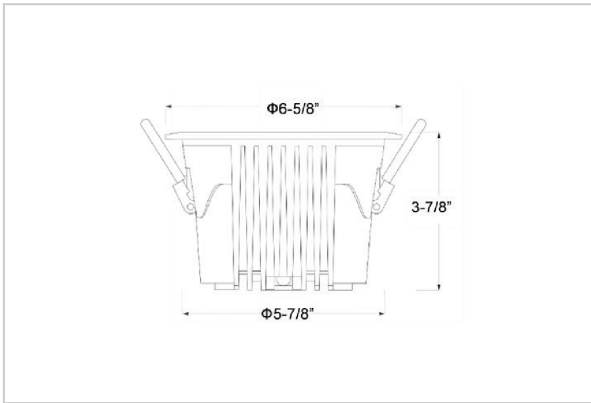

Ocul Down Lights

ITEM SKU#: 662187497242

Product Code : IK-ROCULDL-30W-30K-WH-90C-24D

Voltage	100 - 277 V AC, 50-60 Hz
Lumen Output	3790lm
Power	30W
Efficacy	140lm/w
CCT	3000K
CRI	>90
Beam Angle	24°
Light Distribution	Medium
LED Type	COB
LED Light Source	Osram SOLERIQ S 19
Start Time	Instant
Driver	Stand Alone (included)
Operating Position	Non - Swiveling Type
Dimming	On-Off / Triac / 0-10 V
Construction	Round
Mounting Type	Recessed
Heads	Single Head
Body Material	Aluminium Die cast
Finish	White
Height	3-7/8"
Diameter	6-5/8"
Cut Out	5-7/8"
Optics	Darklight Technology Black, Silver
Application Area	Classroom, Meeting Room, Office, Club, Home

Beam Spread (Options)

Spot 15°		Medium 24°		Flood 36°		Wide Flood 60°	
ft	Ø	ft	Ø	ft	Ø	ft	Ø
3.0	0.72	3.0	1.41	3.0	2.03	3.0	3.15
9.0	2.15	9.0	4.22	9.0	6.09	9.0	9.45
15.0	3.58	15.0	7.04	15.0	10.15	15.0	15.75

Ocul, a round shaped LED downlight made of aluminum die cast with high quality powder coated luminaire housing and optimum heat sink. Specular reflector & power grid /global connectors available with isolated LED Driver using Ultra bright OSRAM COB.