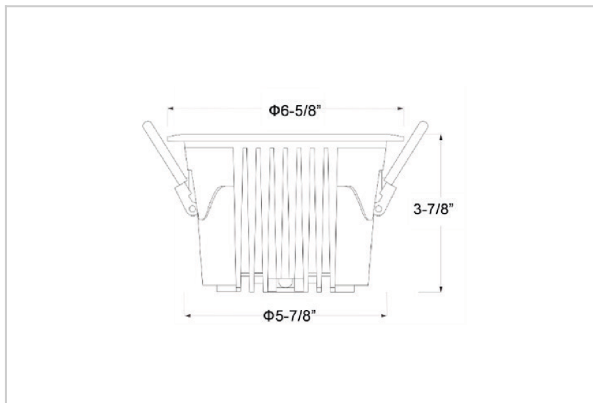

Ocul Down Lights

ITEM SKU#: 662187497242

Product Code : IK-ROCULDL-30W-30K-WH-90C-24D

Voltage	100 - 277 V AC, 50-60 Hz
Lumen Output	3790lm
Power	30W
Efficacy	140lm/w
CCT	3000K
CRI	>90
Beam Angle	24°
Light Distribution	Medium
LED Type	COB
LED Light Source	Osram SOLERIQ S 19
Start Time	Instant
Driver	Stand Alone (included)
Operating Position	Non - Swiveling Type
Dimming	On-Off / Triac / 0-10 V
Construction	Round
Mounting Type	Recessed
Heads	Single Head
Body Material	Aluminium Die cast
Finish	White
Height	3-7/8"
Diameter	6-5/8"
Cut Out	5-7/8"
Optics	Darklight Technology Black, Silver
Application Area	Classroom, Meeting Room, Office, Club, Home

Beam Spread (Options)

Spot 15°		Medium 24°		Flood 36°		Wide Flood 60°	
ft	Ø	ft	Ø	ft	Ø	ft	Ø
3.0	0.72	3.0	1.41	3.0	2.03	3.0	3.15
9.0	2.15	9.0	4.22	9.0	6.09	9.0	9.45
15.0	3.58	15.0	7.04	15.0	10.15	15.0	15.75

Ocul, a round shaped LED downlight made of aluminum die cast with high quality powder coated luminaire housing and optimum heat sink. Specular reflector & power grid /global connectors available with isolated LED Driver using Ultra bright OSRAM COB.