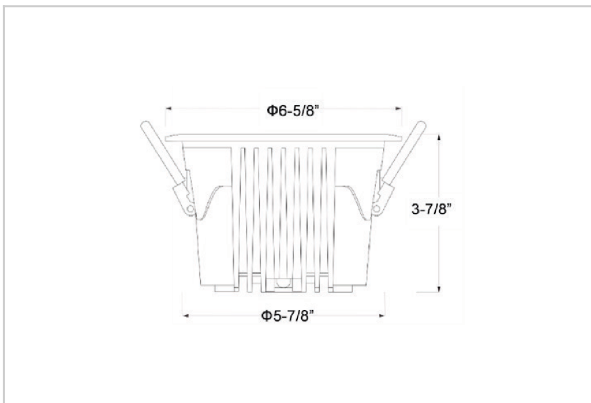

## Product Code : IK-ROCULDL-30W-40K-WH-90C-15D

|                    |                                             |
|--------------------|---------------------------------------------|
| Voltage            | 100 - 277 V AC, 50-60 Hz                    |
| Lumen Output       | 4200lm                                      |
| Power              | 30W                                         |
| Efficacy           | 140lm/w                                     |
| CCT                | 4000K                                       |
| CRI                | >90                                         |
| Beam Angle         | 15°                                         |
| Light Distribution | Spot                                        |
| LED Type           | COB                                         |
| LED Light Source   | Osram SOLERIQ S 19                          |
| Start Time         | Instant                                     |
| Driver             | Stand Alone (included)                      |
| Operating Position | Non - Swiveling Type                        |
| Dimming            | On-Off / Triac / 0-10 V                     |
| Construction       | Round                                       |
| Mounting Type      | Recessed                                    |
| Heads              | Single Head                                 |
| Body Material      | Aluminium Die cast                          |
| Finish             | White                                       |
| Height             | 3-7/8"                                      |
| Diameter           | 6-5/8"                                      |
| Cut Out            | 5-7/8"                                      |
| Optics             | Darklight Technology Black, Silver          |
| Application Area   | Classroom, Meeting Room, Office, Club, Home |