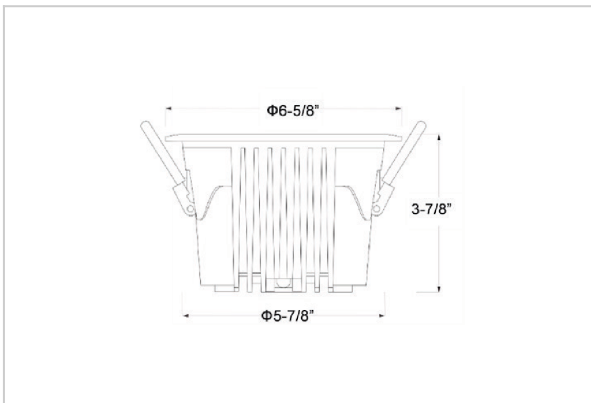

Ocul Down Lights

ITEM SKU#: 662187497211

Product Code : IK-ROCULDL-30W-35K-WH-90C-15D

Voltage	100 - 277 V AC, 50-60 Hz
Lumen Output	3990lm
Power	30W
Efficacy	140lm/w
CCT	3500K
CRI	>90
Beam Angle	15°
Light Distribution	Spot
LED Type	COB
LED Light Source	Osram SOLERIQ S 19
Start Time	Instant
Driver	Stand Alone (included)
Operating Position	Non - Swiveling Type
Dimming	On-Off / Triac / 0-10 V
Construction	Round
Mounting Type	Recessed
Heads	Single Head
Body Material	Aluminium Die cast
Finish	White
Height	3-7/8"
Diameter	6-5/8"
Cut Out	5-7/8"
Optics	Darklight Technology Black, Silver
Application Area	Classroom, Meeting Room, Office, Club, Home

Beam Spread (Options)

Spot 15°		Medium 24°		Flood 36°		Wide Flood 60°	
ft	Ø	ft	Ø	ft	Ø	ft	Ø
3.0	0.72	3.0	1.41	3.0	2.03	3.0	3.15
9.0	2.15	9.0	4.22	9.0	6.09	9.0	9.45
15.0	3.58	15.0	7.04	15.0	10.15	15.0	15.75

Ocul, a round shaped LED downlight made of aluminum die cast with high quality powder coated luminaire housing and optimum heat sink. Specular reflector & power grid /global connectors available with isolated LED Driver using Ultra bright OSRAM COB.