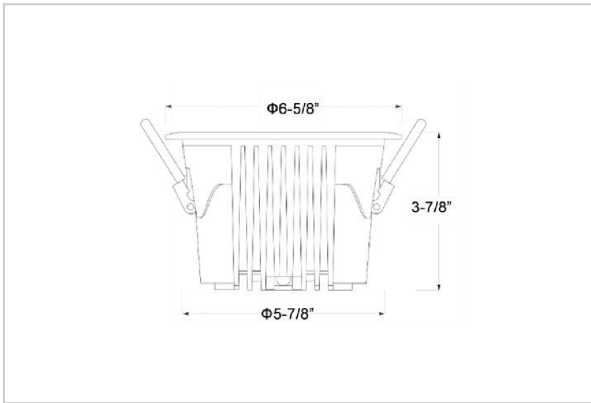

Ocul Down Lights

ITEM SKU#: 662187497198

Product Code : IK-ROCULDL-30W-27K-WH-90C-15D

Voltage	100 - 277 V AC, 50-60 Hz
Lumen Output	3600lm
Power	30W
Efficacy	140lm/w
CCT	2700K
CRI	>90
Beam Angle	15°
Light Distribution	Spot
LED Type	COB
LED Light Source	Osram SOLERIQ S 19
Start Time	Instant
Driver	Stand Alone (included)
Operating Position	Non - Swiveling Type
Dimming	On-Off / Triac / 0-10 V
Construction	Round
Mounting Type	Recessed
Heads	Single Head
Body Material	Aluminium Die cast
Finish	White
Height	3-7/8"
Diameter	6-5/8"
Cut Out	5-7/8"
Optics	Darklight Technology Black, Silver
Application Area	Classroom, Meeting Room, Office, Club, Home

Beam Spread (Options)

Spot 15°		Medium 24°		Flood 36°		Wide Flood 60°	
ft	Ø	ft	Ø	ft	Ø	ft	Ø
3.0	0.72	3.0	1.41	3.0	2.03	3.0	3.15
9.0	2.15	9.0	4.22	9.0	6.09	9.0	9.45
15.0	3.58	15.0	7.04	15.0	10.15	15.0	15.75

Ocul, a round shaped LED downlight made of aluminum die cast with high quality powder coated luminaire housing and optimum heat sink. Specular reflector & power grid /global connectors available with isolated LED Driver using Ultra bright OSRAM COB.