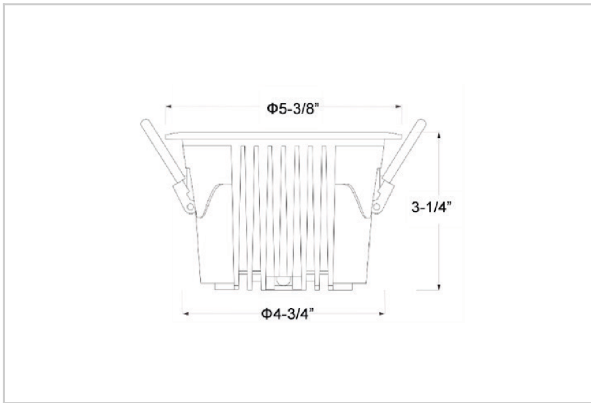

## Product Code : IK-ROCULDL-20W-30K-WH-90C-60D

Voltage	100 - 277 V AC, 50-60 Hz
Lumen Output	2527lm
Power	20W
Efficacy	140lm/w
CCT	3000K
CRI	>90
Beam Angle	60°
Light Distribution	Wide flood
LED Type	COB
LED Light Source	Osram SOLERIQ S 19
Start Time	Instant
Driver	Stand Alone (included)
Operating Position	Non - Swiveling Type
Dimming	On-Off / Triac / 0-10 V
Construction	Round
Mounting Type	Recessed
Heads	Single Head
Body Material	Aluminium Die cast
Finish	White
Height	3-1/4"
Diameter	5-3/8"
Cut Out	4-3/4"
Optics	Darklight Technology Black, Silver
Application Area	Classroom, Meeting Room, Office, Club, Home

### Beam Spread (Options)

Spot 15°		Medium 24°		Flood 36°		Wide Flood 60°	
ft	Ø	ft	Ø	ft	Ø	ft	Ø
3.0	0.72	3.0	1.41	3.0	2.03	3.0	3.15
9.0	2.15	9.0	4.22	9.0	6.09	9.0	9.45
15.0	3.58	15.0	7.04	15.0	10.15	15.0	15.75