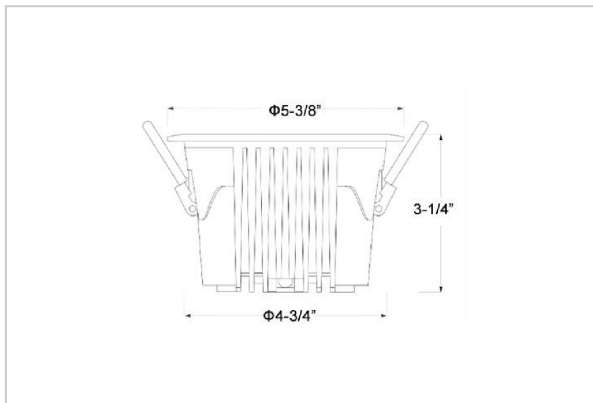

Ocul Down Lights

ITEM SKU#: 662187497136

Product Code : IK-ROCULDL-20W-35K-WH-90C-36D

Voltage	100 - 277 V AC, 50-60 Hz
Lumen Output	2660lm
Power	20W
Efficacy	140lm/w
CCT	3500K
CRI	>90
Beam Angle	36°
Light Distribution	Flood
LED Type	COB
LED Light Source	Osram SOLERIQ S 19
Start Time	Instant
Driver	Stand Alone (included)
Operating Position	Non - Swiveling Type
Dimming	On-Off / Triac / 0-10 V
Construction	Round
Mounting Type	Recessed
Heads	Single Head
Body Material	Aluminium Die cast
Finish	White
Height	3-1/4"
Diameter	5-3/8"
Cut Out	4-3/4"
Optics	Darklight Technology Black, Silver
Application Area	Classroom, Meeting Room, Office, Club, Home

Beam Spread (Options)

Spot 15°		Medium 24°		Flood 36°		Wide Flood 60°	
ft	Ø	ft	Ø	ft	Ø	ft	Ø
3.0	0.72	3.0	1.41	3.0	2.03	3.0	3.15
9.0	2.15	9.0	4.22	9.0	6.09	9.0	9.45
15.0	3.58	15.0	7.04	15.0	10.15	15.0	15.75