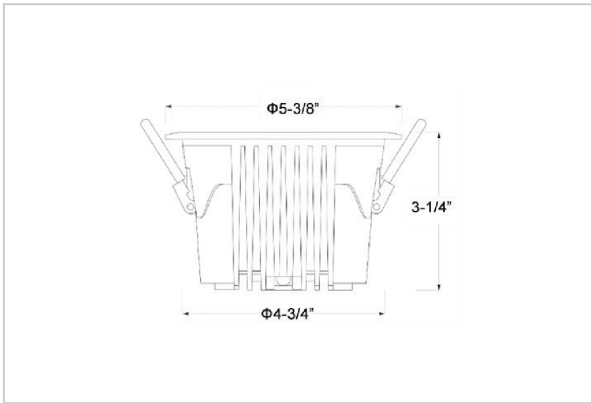

Ocul Down Lights

ITEM SKU#: 662187497129

Product Code : IK-ROCULDL-20W-30K-WH-90C-36D

Voltage	100 - 277 V AC, 50-60 Hz
Lumen Output	2527lm
Power	20W
Efficacy	140lm/w
CCT	3000K
CRI	>90
Beam Angle	36°
Light Distribution	Flood
LED Type	COB
LED Light Source	Osram SOLERIQ S 19
Start Time	Instant
Driver	Stand Alone (included)
Operating Position	Non - Swiveling Type
Dimming	On-Off / Triac / 0-10 V
Construction	Round
Mounting Type	Recessed
Heads	Single Head
Body Material	Aluminium Die cast
Finish	White
Height	3-1/4"
Diameter	5-3/8"
Cut Out	4-3/4"
Optics	Darklight Technology Black, Silver
Application Area	Classroom, Meeting Room, Office, Club, Home

Beam Spread (Options)

Spot 15°		Medium 24°		Flood 36°		Wide Flood 60°	
ft	Ø	ft	Ø	ft	Ø	ft	Ø
3.0	0.72	3.0	1.41	3.0	2.03	3.0	3.15
9.0	2.15	9.0	4.22	9.0	6.09	9.0	9.45
15.0	3.58	15.0	7.04	15.0	10.15	15.0	15.75

Ocul, a round shaped LED downlight made of aluminum die cast with high quality powder coated luminaire housing and optimum heat sink. Specular reflector & power grid /global connectors available with isolated LED Driver using Ultra bright OSRAM COB.