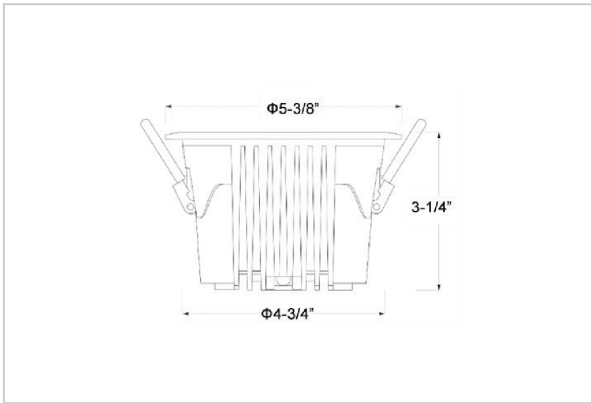

Ocul Down Lights

ITEM SKU#: 662187497112

Product Code : IK-ROCULDL-20W-27K-WH-90C-36D

Voltage	100 - 277 V AC, 50-60 Hz
Lumen Output	2400lm
Power	20W
Efficacy	140lm/w
CCT	2700K
CRI	>90
Beam Angle	36°
Light Distribution	Flood
LED Type	COB
LED Light Source	Osram SOLERIQ S 19
Start Time	Instant
Driver	Stand Alone (included)
Operating Position	Non - Swiveling Type
Dimming	On-Off / Triac / 0-10 V
Construction	Round
Mounting Type	Recessed
Heads	Single Head
Body Material	Aluminium Die cast
Finish	White
Height	3-1/4"
Diameter	5-3/8"
Cut Out	4-3/4"
Optics	Darklight Technology Black, Silver
Application Area	Classroom, Meeting Room, Office, Club, Home

Beam Spread (Options)

Spot 15°		Medium 24°		Flood 36°		Wide Flood 60°	
ft	Ø	ft	Ø	ft	Ø	ft	Ø
3.0	0.72	3.0	1.41	3.0	2.03	3.0	3.15
9.0	2.15	9.0	4.22	9.0	6.09	9.0	9.45
15.0	3.58	15.0	7.04	15.0	10.15	15.0	15.75

Ocul, a round shaped LED downlight made of aluminum die cast with high quality powder coated luminaire housing and optimum heat sink. Specular reflector & power grid /global connectors available with isolated LED Driver using Ultra bright OSRAM COB.