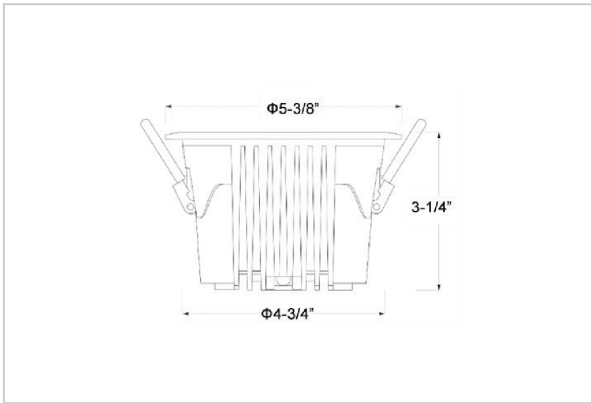

Ocul Down Lights

ITEM SKU#: 662187497105

Product Code : IK-ROCULDL-20W-40K-WH-90C-24D

Voltage	100 - 277 V AC, 50-60 Hz
Lumen Output	2800lm
Power	20W
Efficacy	140lm/w
CCT	4000K
CRI	>90
Beam Angle	24°
Light Distribution	Medium
LED Type	COB
LED Light Source	Osram SOLERIQ S 19
Start Time	Instant
Driver	Stand Alone (included)
Operating Position	Non - Swiveling Type
Dimming	On-Off / Triac / 0-10 V
Construction	Round
Mounting Type	Recessed
Heads	Single Head
Body Material	Aluminium Die cast
Finish	White
Height	3-1/4"
Diameter	5-3/8"
Cut Out	4-3/4"
Optics	Darklight Technology Black, Silver
Application Area	Classroom, Meeting Room, Office, Club, Home

Beam Spread (Options)

Spot 15°		Medium 24°		Flood 36°		Wide Flood 60°	
ft	Ø	ft	Ø	ft	Ø	ft	Ø
3.0	0.72	3.0	1.41	3.0	2.03	3.0	3.15
9.0	2.15	9.0	4.22	9.0	6.09	9.0	9.45
15.0	3.58	15.0	7.04	15.0	10.15	15.0	15.75

Ocul, a round shaped LED downlight made of aluminum die cast with high quality powder coated luminaire housing and optimum heat sink. Specular reflector & power grid /global connectors available with isolated LED Driver using Ultra bright OSRAM COB.