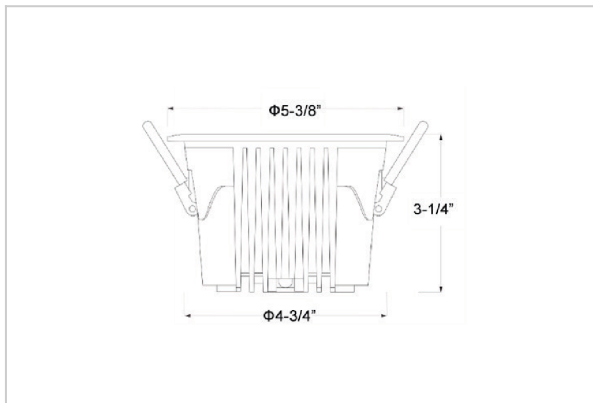

## Product Code : IK-ROCULDL-20W-27K-WH-90C-24D

|                    |   |
|--------------------|---|
| Voltage            | 100 - 277 V AC, 50-60 Hz                    |
| Lumen Output       | 2400lm                                      |
| Power              | 20W   |
| Efficacy           | 140lm/w                                     |
| CCT                | 2700K                                       |
| CRI                | >90   |
| Beam Angle         | 24°   |
| Light Distribution | Medium                                      |
| LED Type           | COB   |
| LED Light Source   | Osram SOLERIQ S 19                          |
| Start Time         | Instant                                     |
| Driver             | Stand Alone (included)                      |
| Operating Position | Non - Swiveling Type                        |
| Dimming            | On-Off / Triac / 0-10 V                     |
| Construction       | Round                                       |
| Mounting Type      | Recessed                                    |
| Heads              | Single Head                                 |
| Body Material      | Aluminium Die cast                          |
| Finish             | White                                       |
| Height             | 3-1/4"                                      |
| Diameter           | 5-3/8"                                      |
| Cut Out            | 4-3/4"                                      |
| Optics             | Darklight Technology Black, Silver          |
| Application Area   | Classroom, Meeting Room, Office, Club, Home |