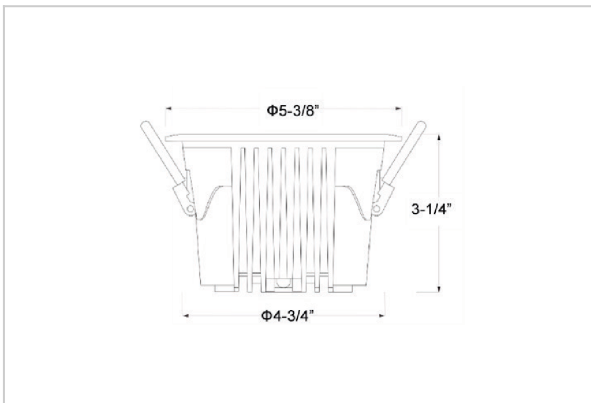

## Product Code : IK-ROCULDL-20W-35K-WH-90C-15D

Voltage	100 - 277 V AC, 50-60 Hz
Lumen Output	2660lm
Power	20W
Efficacy	140lm/w
CCT	3500K
CRI	>90
Beam Angle	15°
Light Distribution	Spot
LED Type	COB
LED Light Source	Osram SOLERIQ S 19
Start Time	Instant
Driver	Stand Alone (included)
Operating Position	Non - Swiveling Type
Dimming	On-Off / Triac / 0-10 V
Construction	Round
Mounting Type	Recessed
Heads	Single Head
Body Material	Aluminium Die cast
Finish	White
Height	3-1/4"
Diameter	5-3/8"
Cut Out	4-3/4"
Optics	Darklight Technology Black, Silver
Application Area	Classroom, Meeting Room, Office, Club, Home

### Beam Spread (Options)

Spot 15°		Medium 24°		Flood 36°		Wide Flood 60°	
ft	Ø	ft	Ø	ft	Ø	ft	Ø
3.0	0.72	3.0	1.41	3.0	2.03	3.0	3.15
9.0	2.15	9.0	4.22	9.0	6.09	9.0	9.45
15.0	3.58	15.0	7.04	15.0	10.15	15.0	15.75