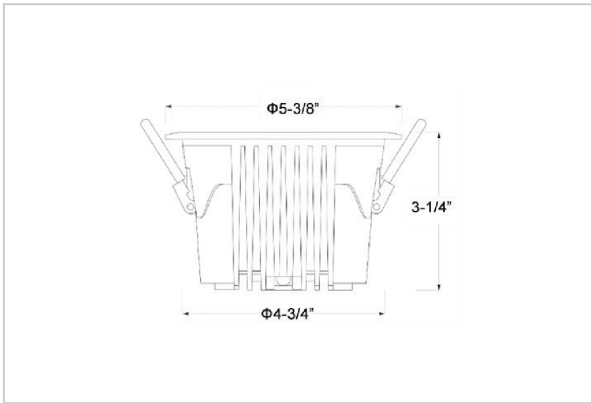

## Product Code : IK-ROCULDL-20W-30K-WH-90C-15D

Voltage	100 - 277 V AC, 50-60 Hz
Lumen Output	2527lm
Power	20W
Efficacy	140lm/w
CCT	3000K
CRI	>90
Beam Angle	15°
Light Distribution	Spot
LED Type	COB
LED Light Source	Osram SOLERIQ S 19
Start Time	Instant
Driver	Stand Alone (included)
Operating Position	Non - Swiveling Type
Dimming	On-Off / Triac / 0-10 V
Construction	Round
Mounting Type	Recessed
Heads	Single Head
Body Material	Aluminium Die cast
Finish	White
Height	3-1/4"
Diameter	5-3/8"
Cut Out	4-3/4"
Optics	Darklight Technology Black, Silver
Application Area	Classroom, Meeting Room, Office, Club, Home

### Beam Spread (Options)

Spot 15°		Medium 24°		Flood 36°		Wide Flood 60°	
ft	Ø	ft	Ø	ft	Ø	ft	Ø
3.0	0.72	3.0	1.41	3.0	2.03	3.0	3.15
9.0	2.15	9.0	4.22	9.0	6.09	9.0	9.45
15.0	3.58	15.0	7.04	15.0	10.15	15.0	15.75